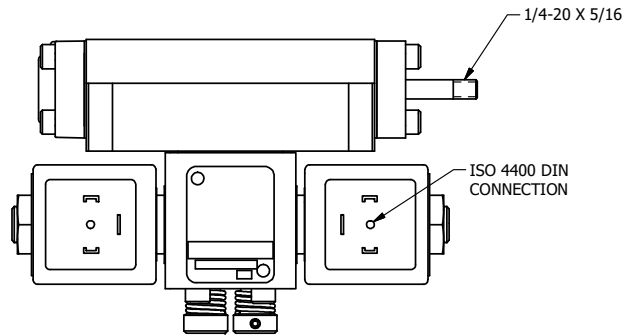

4

3

2

1

**AAA**  
PRODUCTS  
INTERNATIONAL

**AAA PRODUCTS  
INTERNATIONAL**  
7114 Harry Hines Blvd  
Dallas, TX 75235

TITLE: 3/8" SUBPLATE, DBL SOL, 2 POS,  
CLSD SPR CTR, ISO 4400 DIN,  
NON-LCKNG OVRD, THRD INDCTR PIN

DRAWING NO.:  
DIM\_SY3PEDONK

THE INFORMATION CONTAINED WITHIN THIS DOCUMENT IS PROPRIETARY TO AAA PRODUCTS AND MAY NOT BE DISCLOSED WITHOUT PRIOR WRITTEN CONSENT

4

3

2

1