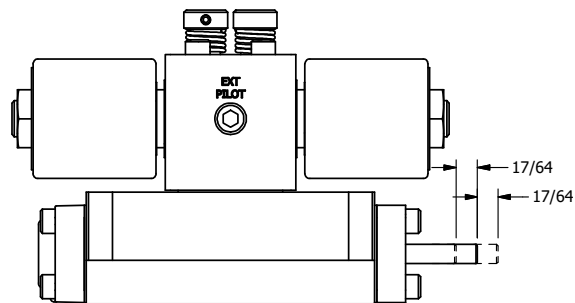

4

3

2

1

**AAA**  
PRODUCTS  
INTERNATIONAL

**AAA PRODUCTS  
INTERNATIONAL**  
7114 Harry Hines Blvd  
Dallas, TX 75235

TITLE: 3/8" SUBPLATE, DBL SOL, 2 POS,  
CLSD SPR CTR, ISO 4400 DIN,  
NON-LCKNG OVRD, THRD INDCTR PIN

DRAWING NO.:  
DIM\_SY3PEDONK

THE INFORMATION CONTAINED WITHIN THIS DOCUMENT IS PROPRIETARY TO AAA PRODUCTS AND MAY NOT BE DISCLOSED WITHOUT PRIOR WRITTEN CONSENT

4

3

2

1