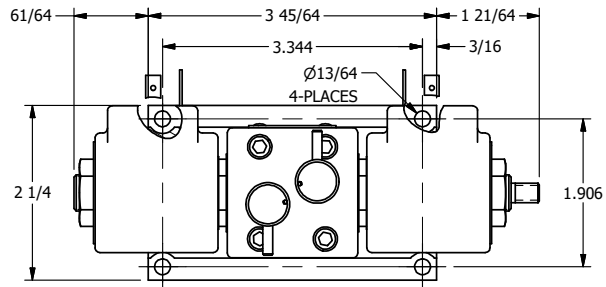

4

3

2

1

**AAA**  
PRODUCTS  
INTERNATIONAL

**AAA PRODUCTS  
INTERNATIONAL**  
7114 Harry Hines Blvd  
Dallas, TX 75235

TITLE: 3/8" SUBPLATE, DBL SOL, 2 POS,  
CLSD SPR CTR, ISO 4400 DIN,  
NON-LCKNG OVRD, THRD INDCTR PIN

DRAWING NO.:  
DIM\_SY3PEDONK

THE INFORMATION CONTAINED WITHIN THIS DOCUMENT IS PROPRIETARY TO AAA PRODUCTS AND MAY NOT BE DISCLOSED WITHOUT PRIOR WRITTEN CONSENT

4

3

2

1