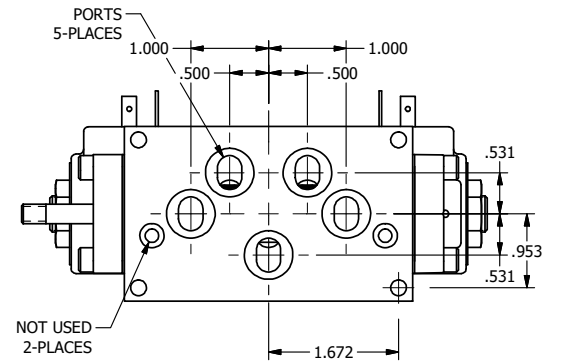

4

3

2

1

**AAA**  
PRODUCTS  
INTERNATIONAL

**AAA PRODUCTS  
INTERNATIONAL**  
7114 Harry Hines Blvd  
Dallas, TX 75235

TITLE: 3/8" SUBPLATE, DBL SOL, 2 POS,  
CLSD SPR CTR, ISO 4400 DIN,  
NON-LCKNG OVRD, THRD INDCTR PIN

DRAWING NO.:  
DIM\_SY3PEDONK

THE INFORMATION CONTAINED WITHIN THIS DOCUMENT IS PROPRIETARY TO AAA PRODUCTS AND MAY NOT BE DISCLOSED WITHOUT PRIOR WRITTEN CONSENT

4

3

2

1