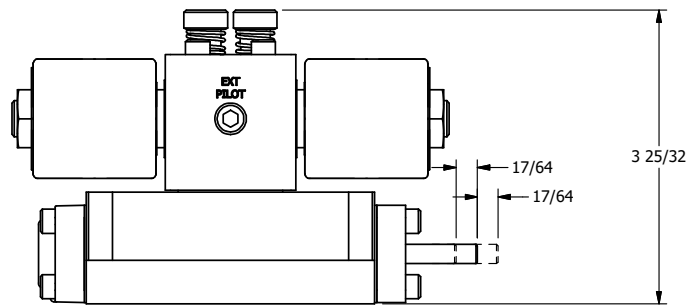

4

3

2

1

AAA
PRODUCTS
INTERNATIONAL

**AAA PRODUCTS
INTERNATIONAL**
7114 Harry Hines Blvd
Dallas, TX 75235

TITLE: 3/8" SUBPLATE, DBL SOL, 2 POS,
CLSD SPR CTR, ISO 4400 DIN,
LCKNG OVRD, THREADED INDCTR PIN

DRAWING NO.:
DIM_SY3PEDOK