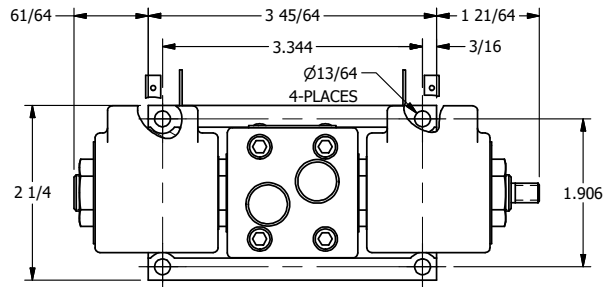

4

3

2

1

AAA
PRODUCTS
INTERNATIONAL

**AAA PRODUCTS
INTERNATIONAL**
7114 Harry Hines Blvd
Dallas, TX 75235

TITLE: 3/8" SUBPLATE, DBL SOL, 2 POS,
CLSD SPR CTR, ISO 4400 DIN,
LCKNG OVRD, THREADED INDCTR PIN

DRAWING NO.:
DIM_SY3PEDOK