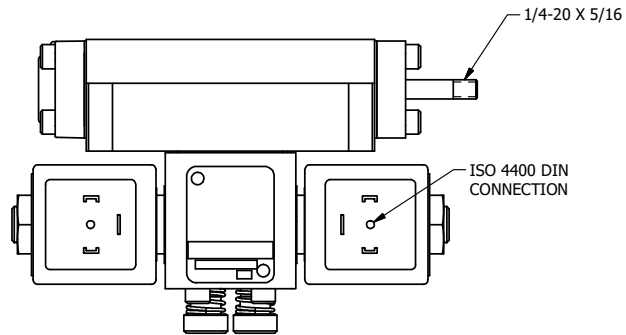

4

3

2

1

AAA
PRODUCTS
INTERNATIONAL

**AAA PRODUCTS
INTERNATIONAL**
7114 Harry Hines Blvd
Dallas, TX 75235

TITLE: 3/8" SUBPLATE, DBL SOL, 2 POS,
CLSD SPR CTR, ISO 4400 DIN,
LCKNG OVRD, THREADED INDCTR PIN

DRAWING NO.:
DIM_SY3PEDOK