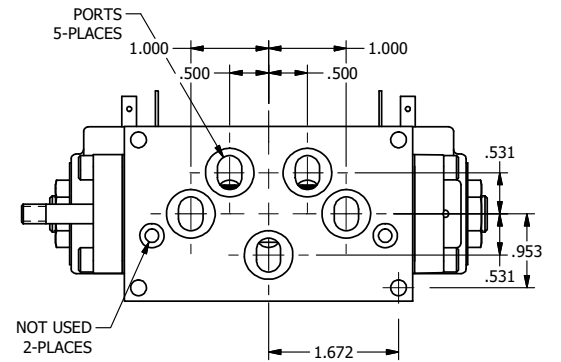

4

3

2

1

AAA
PRODUCTS
INTERNATIONAL

**AAA PRODUCTS
INTERNATIONAL**
7114 Harry Hines Blvd
Dallas, TX 75235

TITLE: 3/8" SUBPLATE, DBL SOL, 2 POS,
CLSD SPR CTR, ISO 4400 DIN,
LCKNG OVRD, THREADED INDCTR PIN

DRAWING NO.:
DIM_SY3PEDOK