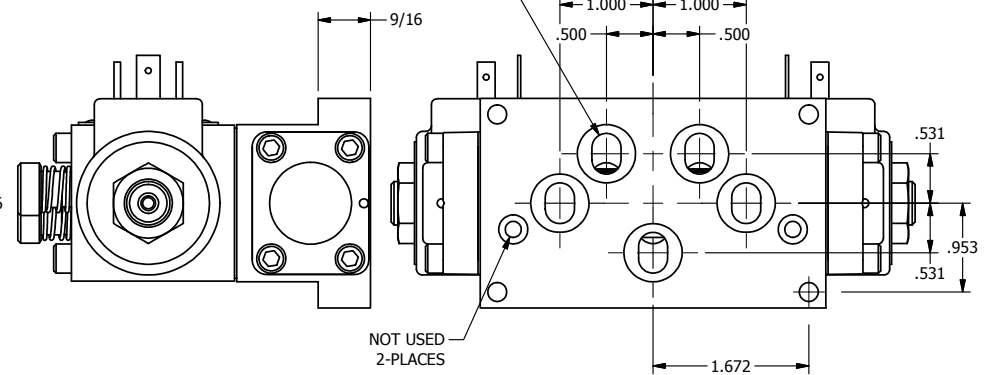

4

3

2

1

B

B

ISO 4400 DIN CONNECTION

A

A

4

3

2

1

AAA
PRODUCTS
INTERNATIONAL

**AAA PRODUCTS
INTERNATIONAL**
7114 Harry Hines Blvd
Dallas, TX 75235

TITLE: 3/8" SUBPLATE, DBL SOL, 3 POS,
SPR CTR, SOL RTRN, CLSD CTR SPL,
ISO 4400 DIN, LCKNG OVRD

DRAWING NO.:
DIM_SY3PEDO

THE INFORMATION CONTAINED WITHIN THIS DOCUMENT IS PROPRIETARY TO AAA PRODUCTS AND MAY NOT BE DISCLOSED WITHOUT PRIOR WRITTEN CONSENT