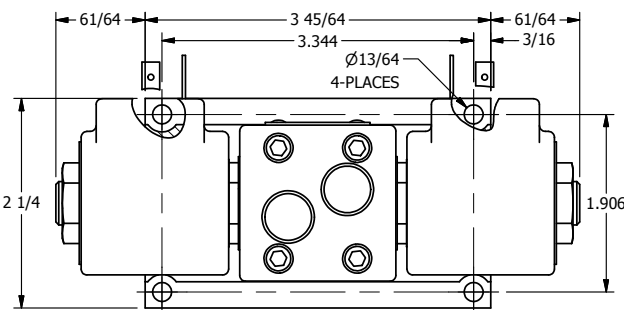

4

3

2

1

B

B

ISO 4400 DIN CONNECTION

A

A

4

3

2

1

AAA
PRODUCTS
INTERNATIONAL

**AAA PRODUCTS
INTERNATIONAL**
7114 Harry Hines Blvd
Dallas, TX 75235

TITLE: 3/8" SUBPLATE, DBL SOL, 3 POS,
SPR CTR, SOL RTRN, CLSD CTR SPL,
ISO 4400 DIN, LCKNG OVRD

DRAWING NO.:
DIM_SY3PEDO

THE INFORMATION CONTAINED WITHIN THIS DOCUMENT IS PROPRIETARY TO AAA PRODUCTS AND MAY NOT BE DISCLOSED WITHOUT PRIOR WRITTEN CONSENT