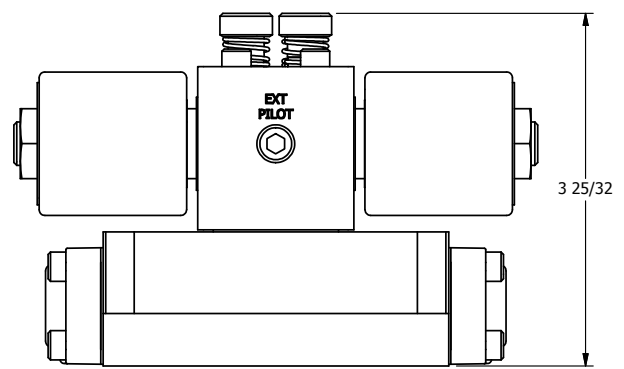

4

3

2

1

B

B

ISO 4400 DIN CONNECTION

A

A

4

3

2

1

AAA
PRODUCTS
INTERNATIONAL

**AAA PRODUCTS
INTERNATIONAL**
7114 Harry Hines Blvd
Dallas, TX 75235

TITLE: 3/8" SUBPLATE, DBL SOL, 3 POS,
SPR CTR, SOL RTRN, CLSD CTR SPL,
ISO 4400 DIN, LCKNG OVRD