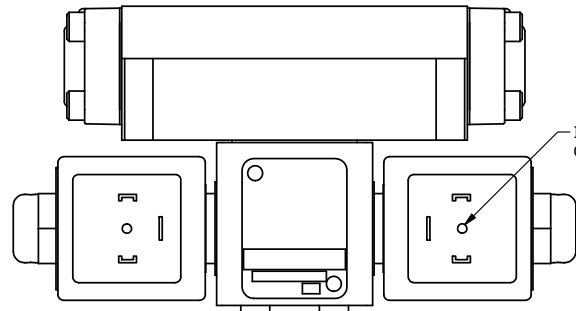

ISO 4400 DIN CONNECTION

Ø13/64  
4-PLACES

2 1/4

1.906

3 13/32

PORTS  
5-PLACES

NOT USED  
2-PLACES

**AAA**  
PRODUCTS  
INTERNATIONAL

**AAA PRODUCTS INTERNATIONAL**  
7114 Harry Hines Blvd  
Dallas, TX 75235

TITLE: 3/8" SUBPLATE, DBL SOL, 3 POS,  
SPR CTR, SOL RTRN, CLSD CTR SPL,  
ISO 4400 DIN, DUST EXCLDR

DRAWING NO.:  
DIM\_SY3PEDL