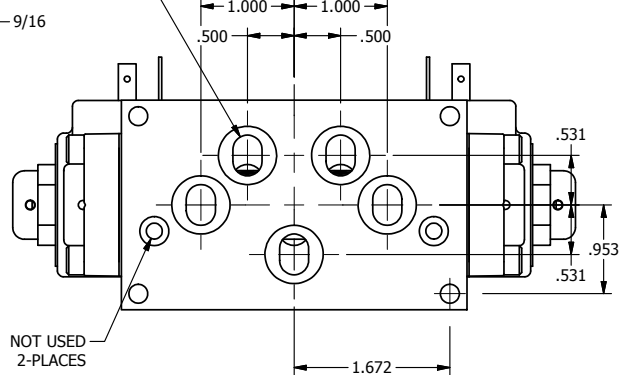

ISO 4400 DIN CONNECTION

Ø13/64  
4-PLACES

2 1/4

1.906

3 13/32

PORTS  
5-PLACES

NOT USED  
2-PLACES

**AAA**  
PRODUCTS  
INTERNATIONAL

**AAA PRODUCTS INTERNATIONAL**  
7114 Harry Hines Blvd  
Dallas, TX 75235

TITLE: 3/8" SUBPLATE, DBL SOL, 3 POS,  
SPR CTR, SOL RTRN, CLSD CTR SPL,  
ISO 4400 DIN, DUST EXCLDR

DRAWING NO.:  
DIM\_SY3PEDL