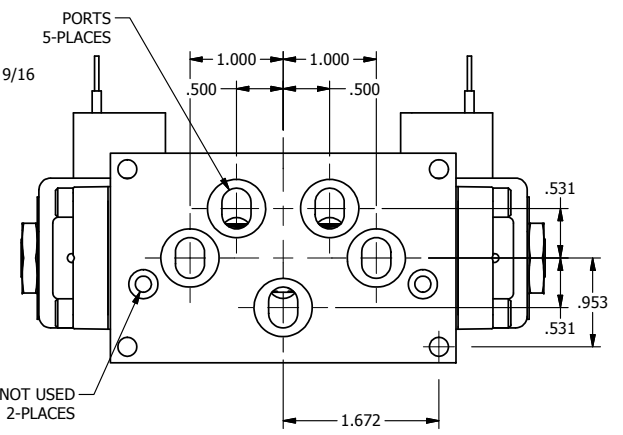

A

A

4

3

2

1

1/2" NPT CONDUIT CONNECTION

AAA
PRODUCTS
INTERNATIONAL

AAA PRODUCTS INTERNATIONAL
7114 Harry Hines Blvd
Dallas, TX 75235

TITLE: 3/8" SUBPLATE, DBL SOL, 3 POS,
SPR CTR, SOL RTRN, REGEN CTR SPL,
CLASSIC SOL, EXT PILOT

DRAWING NO.:
DIM_SY3PDZ

THE INFORMATION CONTAINED WITHIN THIS DOCUMENT IS PROPRIETARY TO AAA PRODUCTS AND MAY NOT BE DISCLOSED WITHOUT PRIOR WRITTEN CONSENT