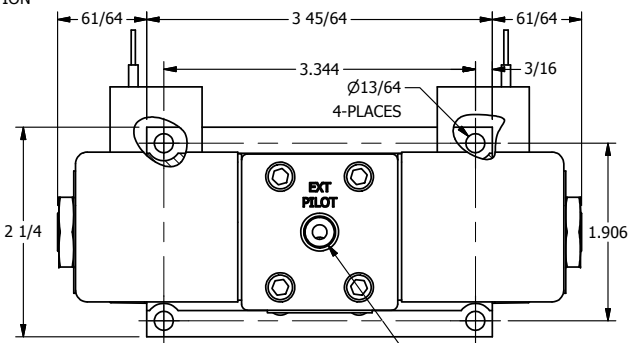

A

A

4

3

2

1

1/2" NPT CONDUIT CONNECTION

AAA
PRODUCTS
INTERNATIONAL

AAA PRODUCTS INTERNATIONAL
7114 Harry Hines Blvd
Dallas, TX 75235

TITLE: 3/8" SUBPLATE, DBL SOL, 3 POS,
SPR CTR, SOL RTRN, REGEN CTR SPL,
CLASSIC SOL, EXT PILOT

DRAWING NO.:
DIM_SY3PDZ

THE INFORMATION CONTAINED WITHIN THIS DOCUMENT IS PROPRIETARY TO AAA PRODUCTS AND MAY NOT BE DISCLOSED WITHOUT PRIOR WRITTEN CONSENT