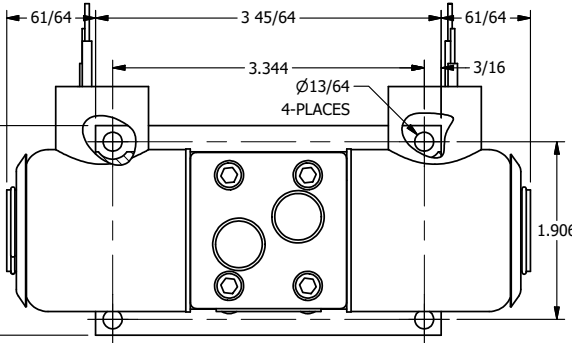

1/2" NPT CONDUIT CONNECTION

1/8" NPTF EXTERNAL PILOT PORT

EXT PILOT

PORTS 5-PLACES

NOT USED 2-PLACES

3 25/32

AAA PRODUCTS INTERNATIONAL
 7114 Harry Hines Blvd
 Dallas, TX 75235

TITLE: 3/8" SUBPLATE, DBL SOL, 3 POS,
 SPR CTR, SOL SHFT, FLOAT CTR SPL,
 EXPL PROOF, LCKNG OVRD, EXT PILOT

DRAWING NO.:
 DIM_SY3PDXOZ

4

3

2

1

↑

THE INFORMATION CONTAINED WITHIN THIS DOCUMENT IS PROPRIETARY TO AAA PRODUCTS AND MAY NOT BE DISCLOSED WITHOUT PRIOR WRITTEN CONSENT