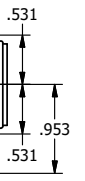

1/2" NPT CONDUIT CONNECTION

1/8" NPTF EXTERNAL PILOT PORT

EXT PILOT

PORTS 5-PLACES

NOT USED 2-PLACES

3 25/32

AAA PRODUCTS INTERNATIONAL
 7114 Harry Hines Blvd
 Dallas, TX 75235

TITLE: 3/8" SUBPLATE, DBL SOL, 3 POS,
 SPR CTR, SOL SHFT, FLOAT CTR SPL,
 EXPL PROOF, LCKNG OVRD, EXT PILOT

DRAWING NO.:
 DIM_SY3PDXOZ

4

3

2

1

↑

THE INFORMATION CONTAINED WITHIN THIS DOCUMENT IS PROPRIETARY TO AAA PRODUCTS AND MAY NOT BE DISCLOSED WITHOUT PRIOR WRITTEN CONSENT