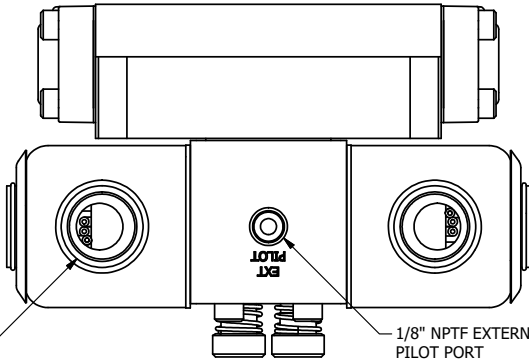

1/2" NPT CONDUIT CONNECTION

1/8" NPTF EXTERNAL PILOT PORT

EXT PILOT

PORTS 5-PLACES

NOT USED 2-PLACES

3 25/32

AAA PRODUCTS INTERNATIONAL
 7114 Harry Hines Blvd
 Dallas, TX 75235

TITLE: 3/8" SUBPLATE, DBL SOL, 3 POS,
 SPR CTR, SOL SHFT, FLOAT CTR SPL,
 EXPL PROOF, LCKNG OVRD, EXT PILOT