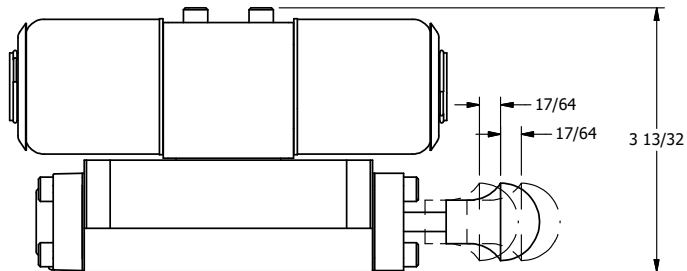

4

3

2

1

AAA
PRODUCTS
INTERNATIONAL

**AAA PRODUCTS
INTERNATIONAL**
7114 Harry Hines Blvd
Dallas, TX 75235

TITLE: 3/8" SUBPLATE, DBL SOL, 2 POS,
SPR CTR, SOL SHFT, REGEN CTR SPL,
EXPL PROOF, MAN SPL OVRD

DRAWING NO.:
DIM_SY3PDXOS