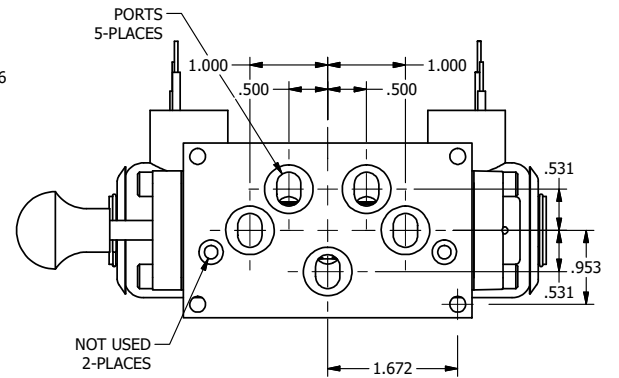

4

3

2

1

AAA
PRODUCTS
INTERNATIONAL

**AAA PRODUCTS
INTERNATIONAL**
7114 Harry Hines Blvd
Dallas, TX 75235

TITLE: 3/8" SUBPLATE, DBL SOL, 2 POS,
SPR CTR, SOL SHFT, REGEN CTR SPL,
EXPL PROOF, MAN SPL OVRD

DRAWING NO.:
DIM_SY3PDXOS