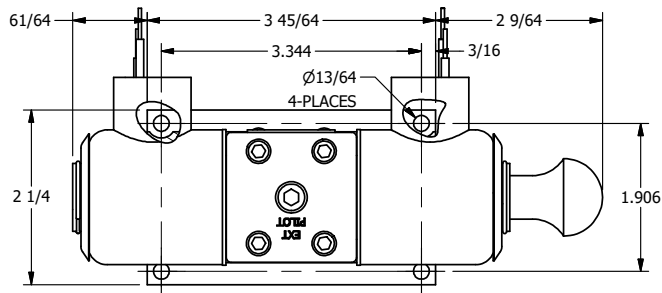

4

3

2

1

AAA
PRODUCTS
INTERNATIONAL

**AAA PRODUCTS
INTERNATIONAL**
7114 Harry Hines Blvd
Dallas, TX 75235

TITLE: 3/8" SUBPLATE, DBL SOL, 2 POS,
SPR CTR, SOL SHFT, REGEN CTR SPL,
EXPL PROOF, MAN SPL OVRD

DRAWING NO.:
DIM_SY3PDXOS