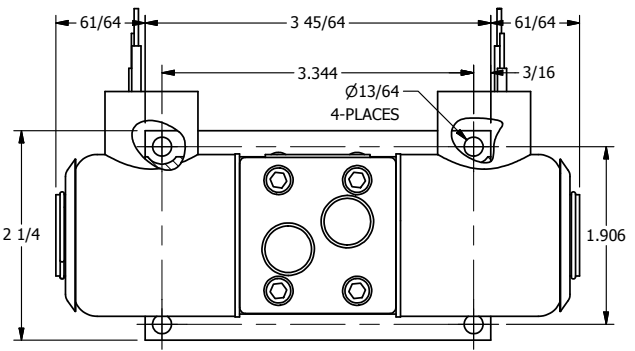

4

3

2

1

B

B

1/2" NPT CONDUIT CONNECTION

PORTS  
5-PLACES

NOT USED  
2-PLACES

A

A

4

3

2

1

A

A

**AAA**  
PRODUCTS  
INTERNATIONAL

**AAA PRODUCTS  
INTERNATIONAL**  
7114 Harry Hines Blvd  
Dallas, TX 75235

TITLE: 3/8" SUBPLATE, DBL SOL, 3 POS,  
SPR CTR, SOL RTRN, REGEN CTR SPL,  
EXPL PROOF, PUSH OVRD