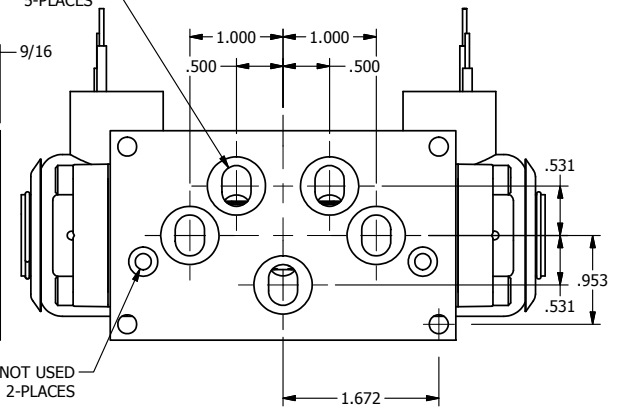

4

3

2

1

B

B

1/2" NPT CONDUIT CONNECTION

PORTS  
5-PLACES

NOT USED  
2-PLACES

A

A

4

3

2

1

A

A

**AAA**  
PRODUCTS  
INTERNATIONAL

**AAA PRODUCTS  
INTERNATIONAL**  
7114 Harry Hines Blvd  
Dallas, TX 75235

TITLE: 3/8" SUBPLATE, DBL SOL, 3 POS,  
SPR CTR, SOL RTRN, REGEN CTR SPL,  
EXPL PROOF, PUSH OVRD