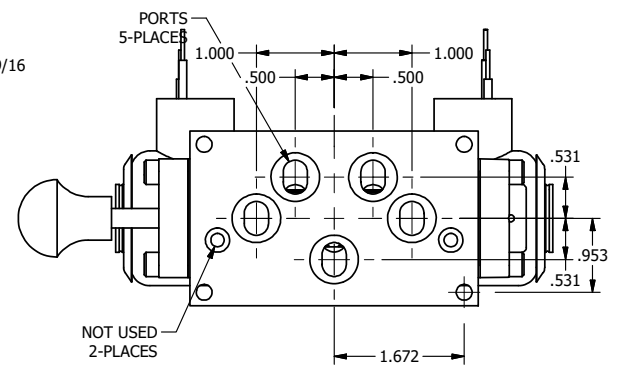

4

3

2

1

**AAA**  
PRODUCTS  
INTERNATIONAL

**AAA PRODUCTS INTERNATIONAL**  
7114 Harry Hines Blvd  
Dallas, TX 75235

TITLE: 3/8" SUBPLATE, DBL SOL, 2 POS,  
REGEN SPR CTR, EXPL PROOF,  
LCKNG OVRD, MAN SPL OVRD

DRAWING NO.:  
DIM\_SY3PDXOOS

THE INFORMATION CONTAINED WITHIN THIS DOCUMENT IS PROPRIETARY TO AAA PRODUCTS AND MAY NOT BE DISCLOSED WITHOUT PRIOR WRITTEN CONSENT

4

3

2

1

B

B