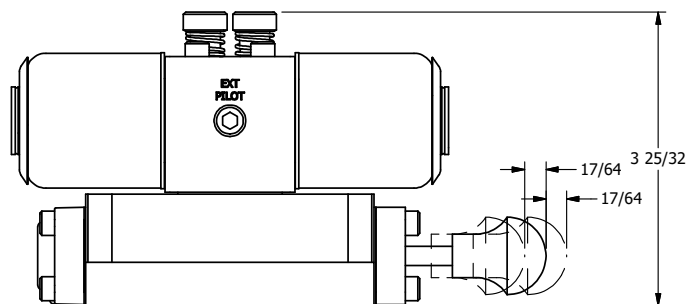

4

3

2

1

**AAA**  
PRODUCTS  
INTERNATIONAL

**AAA PRODUCTS INTERNATIONAL**  
7114 Harry Hines Blvd  
Dallas, TX 75235

TITLE: 3/8" SUBPLATE, DBL SOL, 2 POS,  
REGEN SPR CTR, EXPL PROOF,  
LCKNG OVRD, MAN SPL OVRD