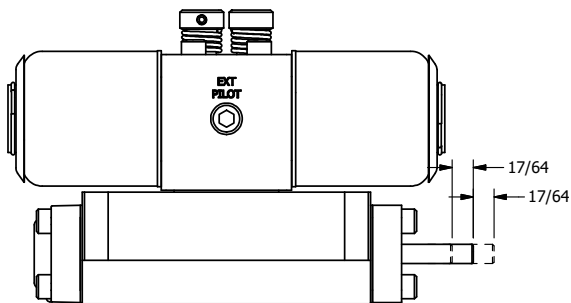

4

3

2

1

**AAA**  
PRODUCTS  
INTERNATIONAL

**AAA PRODUCTS  
INTERNATIONAL**  
7114 Harry Hines Blvd  
Dallas, TX 75235

TITLE: 3/8" SUBPLATE, DBL SOL, 2 POS,  
REGEN SPR CTR, EXPL PROOF,  
NON-LCKNG OVRD, THRD INDCTR PIN