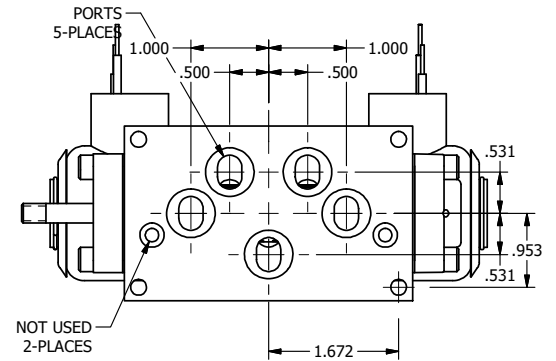

4

3

2

1

**AAA**  
PRODUCTS  
INTERNATIONAL

**AAA PRODUCTS  
INTERNATIONAL**  
7114 Harry Hines Blvd  
Dallas, TX 75235

TITLE: 3/8" SUBPLATE, DBL SOL, 2 POS,  
REGEN SPR CTR, EXPL PROOF,  
NON-LCKNG OVRD, THRD INDCTR PIN

DRAWING NO.:  
DIM\_SY3PDXONK

THE INFORMATION CONTAINED WITHIN THIS DOCUMENT IS PROPRIETARY TO AAA PRODUCTS AND MAY NOT BE DISCLOSED WITHOUT PRIOR WRITTEN CONSENT

4

3

2

B

B

A