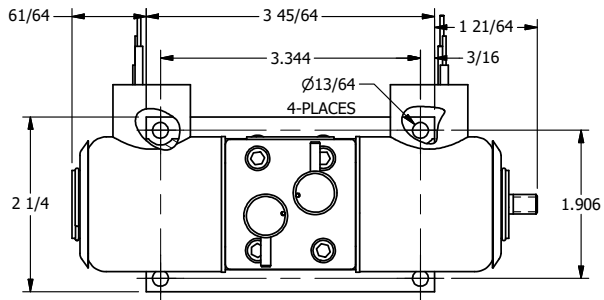

4

3

2

1

**AAA**  
PRODUCTS  
INTERNATIONAL

**AAA PRODUCTS  
INTERNATIONAL**  
7114 Harry Hines Blvd  
Dallas, TX 75235

TITLE: 3/8" SUBPLATE, DBL SOL, 2 POS,  
REGEN SPR CTR, EXPL PROOF,  
NON-LCKNG OVRD, THRD INDCTR PIN

DRAWING NO.:  
DIM\_SY3PDXONK

THE INFORMATION CONTAINED WITHIN THIS DOCUMENT IS PROPRIETARY TO AAA PRODUCTS AND MAY NOT BE DISCLOSED WITHOUT PRIOR WRITTEN CONSENT

4

3

2

B

B

A