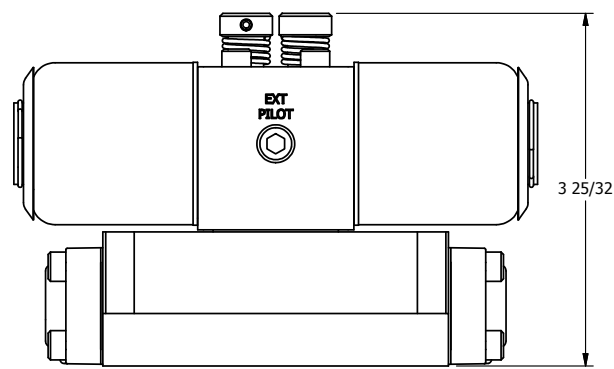

4

3

2

1

AAA PRODUCTS INTERNATIONAL
7114 Harry Hines Blvd
Dallas, TX 75235

TITLE: 3/8" SUBPLATE, DBL SOL, 3 POS,
SPR CTR, SOL RTRN, REGEN CTR SPL,
EXPL PROOF, NON-LCKNG OVRD

DRAWING NO.:
DIM_SY3PDXON

THE INFORMATION CONTAINED WITHIN THIS DOCUMENT IS PROPRIETARY TO AAA PRODUCTS AND MAY NOT BE DISCLOSED WITHOUT PRIOR WRITTEN CONSENT