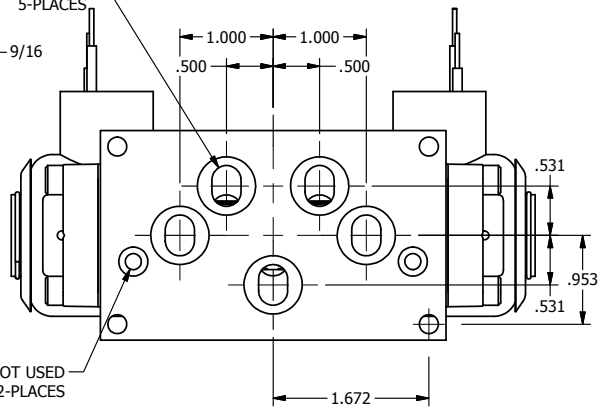

4

3

2

1

B

B

1/2" NPT CONDUIT CONNECTION

PORTS
5-PLACES

NOT USED
2-PLACES

A

A

4

3

2

1

AAA PRODUCTS INTERNATIONAL
7114 Harry Hines Blvd
Dallas, TX 75235

TITLE: 3/8" SUBPLATE, DBL SOL, 3 POS,
SPR CTR, SOL RTRN, REGEN CTR SPL,
EXPL PROOF, NON-LCKNG OVRD

DRAWING NO.:
DIM_SY3PDXON

THE INFORMATION CONTAINED WITHIN THIS DOCUMENT IS PROPRIETARY TO AAA PRODUCTS AND MAY NOT BE DISCLOSED WITHOUT PRIOR WRITTEN CONSENT