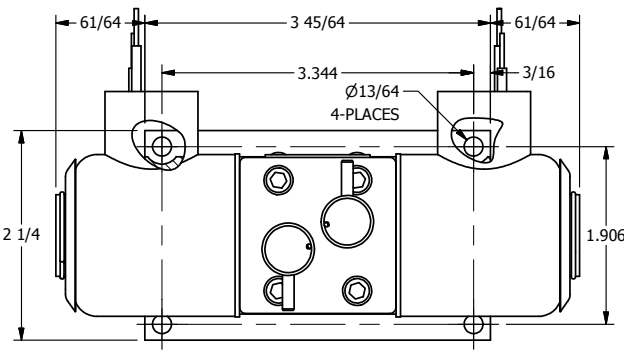

4

3

2

1

B

B

1/2" NPT CONDUIT CONNECTION

PORTS
5-PLACES

TITLE: 3/8" SUBPLATE, DBL SOL, 3 POS,
SPR CTR, SOL RTRN, REGEN CTR SPL,
EXPL PROOF, NON-LCKNG OVRD

DRAWING NO.:
DIM_SY3PDXON

THE INFORMATION CONTAINED WITHIN THIS DOCUMENT IS PROPRIETARY TO AAA PRODUCTS AND MAY NOT BE DISCLOSED WITHOUT PRIOR WRITTEN CONSENT