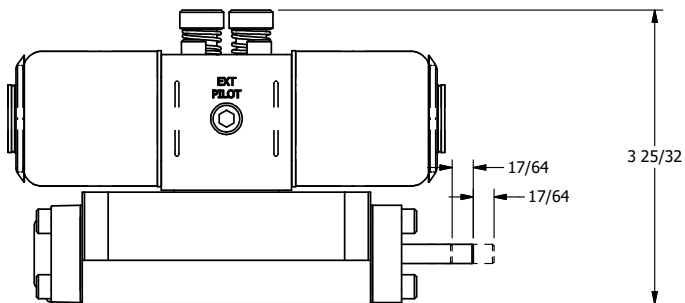

4

3

2

1

**AAA**  
PRODUCTS  
INTERNATIONAL

**AAA PRODUCTS  
INTERNATIONAL**  
7114 Harry Hines Blvd  
Dallas, TX 75235

TITLE: 3/8" SUBPLATE, DBL SOL, 2 POS,  
REGEN SPR CTR, EXPL PROOF,  
LCKNG OVRD, THREADED INDCTR PIN

DRAWING NO.:  
DIM\_SY3PDXOK

THE INFORMATION CONTAINED WITHIN THIS DOCUMENT IS PROPRIETARY TO AAA PRODUCTS AND MAY NOT BE DISCLOSED WITHOUT PRIOR WRITTEN CONSENT

4

3

2

B

B

A