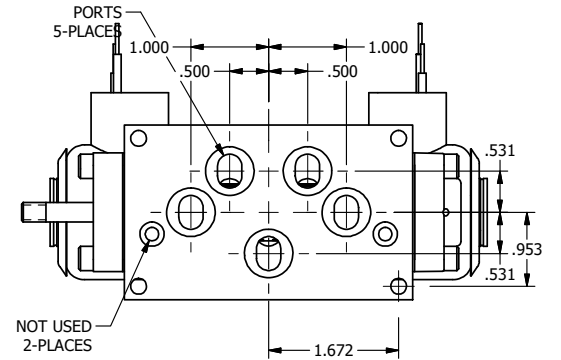

4

3

2

1

**AAA**  
PRODUCTS  
INTERNATIONAL

**AAA PRODUCTS  
INTERNATIONAL**  
7114 Harry Hines Blvd  
Dallas, TX 75235

TITLE: 3/8" SUBPLATE, DBL SOL, 2 POS,  
REGEN SPR CTR, EXPL PROOF,  
LCKNG OVRD, THREADED INDCTR PIN

DRAWING NO.:  
DIM\_SY3PDXOK

THE INFORMATION CONTAINED WITHIN THIS DOCUMENT IS PROPRIETARY TO AAA PRODUCTS AND MAY NOT BE DISCLOSED WITHOUT PRIOR WRITTEN CONSENT

4

3

2

B

B

A