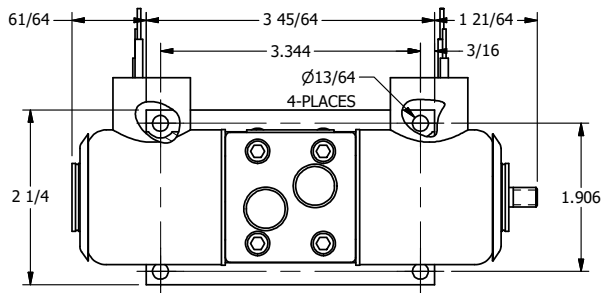

4

3

2

1

**AAA**  
PRODUCTS  
INTERNATIONAL

**AAA PRODUCTS  
INTERNATIONAL**  
7114 Harry Hines Blvd  
Dallas, TX 75235

TITLE: 3/8" SUBPLATE, DBL SOL, 2 POS,  
REGEN SPR CTR, EXPL PROOF,  
LCKNG OVRD, THREADED INDCTR PIN

DRAWING NO.:  
DIM\_SY3PDXOK

THE INFORMATION CONTAINED WITHIN THIS DOCUMENT IS PROPRIETARY TO AAA PRODUCTS AND MAY NOT BE DISCLOSED WITHOUT PRIOR WRITTEN CONSENT

4

3

2

B

B

A