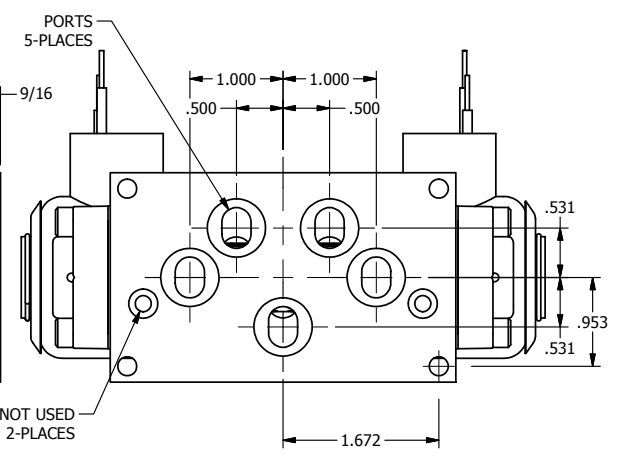

4

3

2

1

B

B

A

A

4

3

2

1

AAA
PRODUCTS
INTERNATIONAL

AAA PRODUCTS INTERNATIONAL
7114 Harry Hines Blvd
Dallas, TX 75235

TITLE: 3/8" SUBPLATE, DBL SOL, 3 POS,
SPR CTR, SOL RTRN, REGEN CTR SPL,
EXPL PROOF, LCKNG OVRD

DRAWING NO.:
DIM_SY3PDXO

THE INFORMATION CONTAINED WITHIN THIS DOCUMENT IS PROPRIETARY TO AAA PRODUCTS AND MAY NOT BE DISCLOSED WITHOUT PRIOR WRITTEN CONSENT