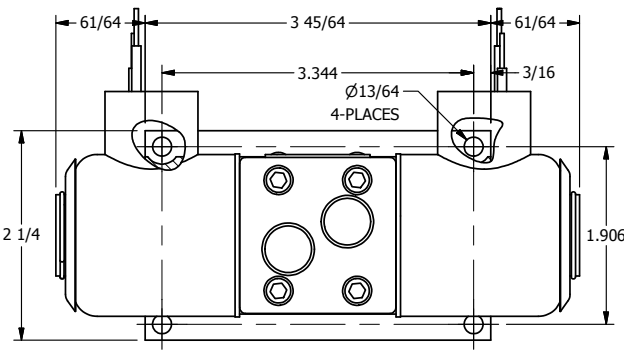

4

3

2

1

B

B

A

A

4

3

2

1

AAA
PRODUCTS
INTERNATIONAL

AAA PRODUCTS INTERNATIONAL
7114 Harry Hines Blvd
Dallas, TX 75235

TITLE: 3/8" SUBPLATE, DBL SOL, 3 POS,
SPR CTR, SOL RTRN, REGEN CTR SPL,
EXPL PROOF, LCKNG OVRD

DRAWING NO.:
DIM_SY3PDXO

THE INFORMATION CONTAINED WITHIN THIS DOCUMENT IS PROPRIETARY TO AAA PRODUCTS AND MAY NOT BE DISCLOSED WITHOUT PRIOR WRITTEN CONSENT