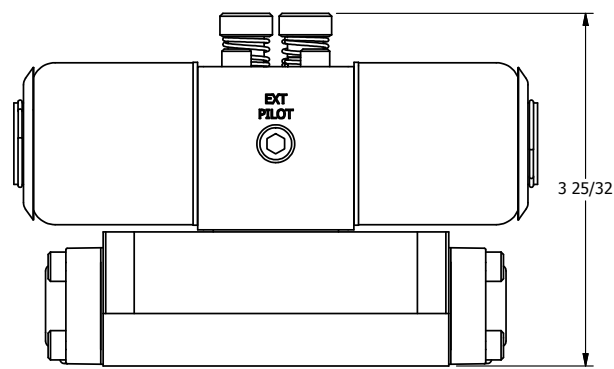

4

3

2

1

B

B

A

A

4

3

2

1

AAA
PRODUCTS
INTERNATIONAL

AAA PRODUCTS INTERNATIONAL
7114 Harry Hines Blvd
Dallas, TX 75235

TITLE: 3/8" SUBPLATE, DBL SOL, 3 POS,
SPR CTR, SOL RTRN, REGEN CTR SPL,
EXPL PROOF, LCKNG OVRD

DRAWING NO.:
DIM_SY3PDXO

THE INFORMATION CONTAINED WITHIN THIS DOCUMENT IS PROPRIETARY TO AAA PRODUCTS AND MAY NOT BE DISCLOSED WITHOUT PRIOR WRITTEN CONSENT