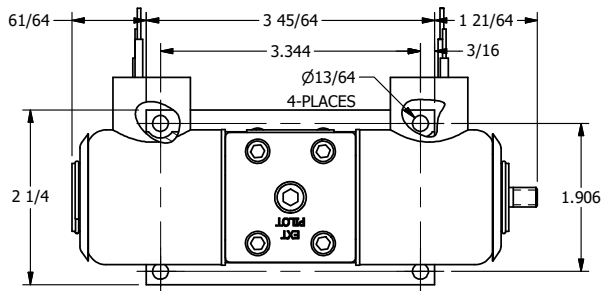

4

3

2

1

AAA
PRODUCTS
INTERNATIONAL

AAA PRODUCTS INTERNATIONAL
7114 Harry Hines Blvd
Dallas, TX 75235

TITLE: 3/8" SUBPLATE, DBL SOL, 2 POS,
SPR CTR, SOL SHFT, REGEN CTR SPL,
EXPL PROOF, THREADED INDICATOR

DRAWING NO.:
DIM_SY3PDXK