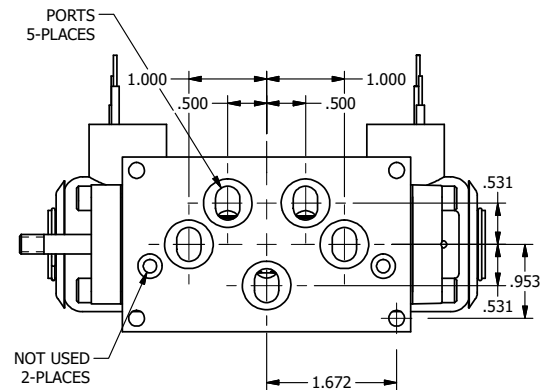

4

3

2

1

AAA
PRODUCTS
INTERNATIONAL

AAA PRODUCTS INTERNATIONAL
7114 Harry Hines Blvd
Dallas, TX 75235

TITLE: 3/8" SUBPLATE, DBL SOL, 2 POS,
SPR CTR, SOL SHFT, REGEN CTR SPL,
EXPL PROOF, THREADED INDICATOR

DRAWING NO.:
DIM_SY3PDXK