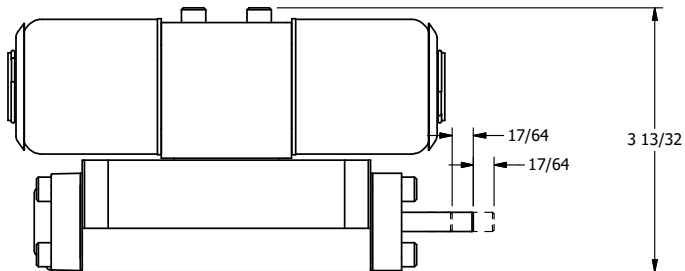

4

3

2

1

AAA
PRODUCTS
INTERNATIONAL

AAA PRODUCTS INTERNATIONAL
7114 Harry Hines Blvd
Dallas, TX 75235

TITLE: 3/8" SUBPLATE, DBL SOL, 2 POS,
SPR CTR, SOL SHFT, REGEN CTR SPL,
EXPL PROOF, THREADED INDICATOR

DRAWING NO.:
DIM_SY3PDXK