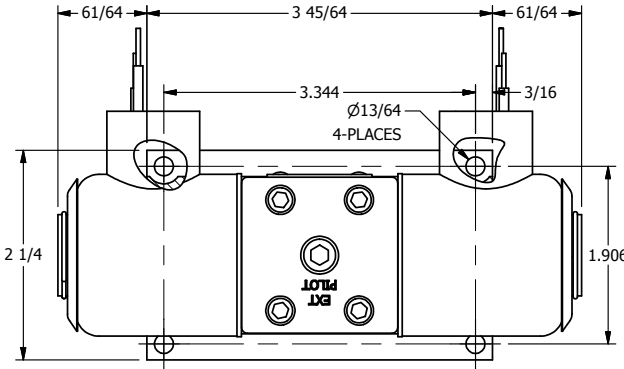

4

3

2

1

B

B

A

A

4

3

2

1

AAA
PRODUCTS
INTERNATIONAL

AAA PRODUCTS INTERNATIONAL
7114 Harry Hines Blvd
Dallas, TX 75235

TITLE: 3/8" SUBPLATE, DBL SOL, 3 POS,
SPR CTR, SOL RTRN, REGEN CTR SPL,
EXPL PROOF

PART NO.:
DIM_SY3PDX

THE INFORMATION CONTAINED WITHIN THIS DOCUMENT IS PROPRIETARY TO AAA PRODUCTS AND MAY NOT BE DISCLOSED WITHOUT PRIOR WRITTEN CONSENT