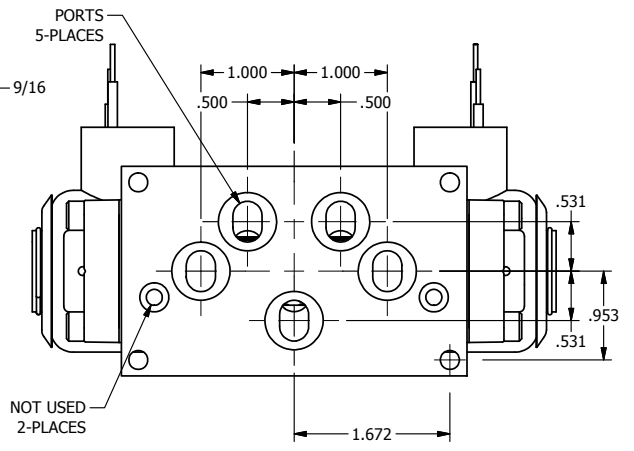

4

3

2

1

B

B

A

A

4

3

2

1

AAA
PRODUCTS
INTERNATIONAL

AAA PRODUCTS INTERNATIONAL
7114 Harry Hines Blvd
Dallas, TX 75235

TITLE: 3/8" SUBPLATE, DBL SOL, 3 POS,
SPR CTR, SOL RTRN, REGEN CTR SPL,
EXPL PROOF

PART NO.:
DIM_SY3PDX

THE INFORMATION CONTAINED WITHIN THIS DOCUMENT IS PROPRIETARY TO AAA PRODUCTS AND MAY NOT BE DISCLOSED WITHOUT PRIOR WRITTEN CONSENT