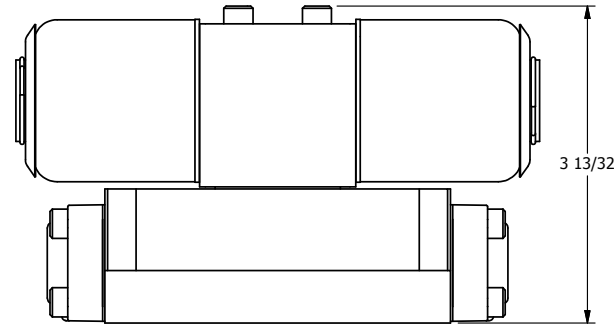

4

3

2

1

B

B

A

A

4

3

2

1

AAA
PRODUCTS
INTERNATIONAL

AAA PRODUCTS INTERNATIONAL
7114 Harry Hines Blvd
Dallas, TX 75235

TITLE: 3/8" SUBPLATE, DBL SOL, 3 POS,
SPR CTR, SOL RTRN, REGEN CTR SPL,
EXPL PROOF

PART NO.:
DIM_SY3PDX