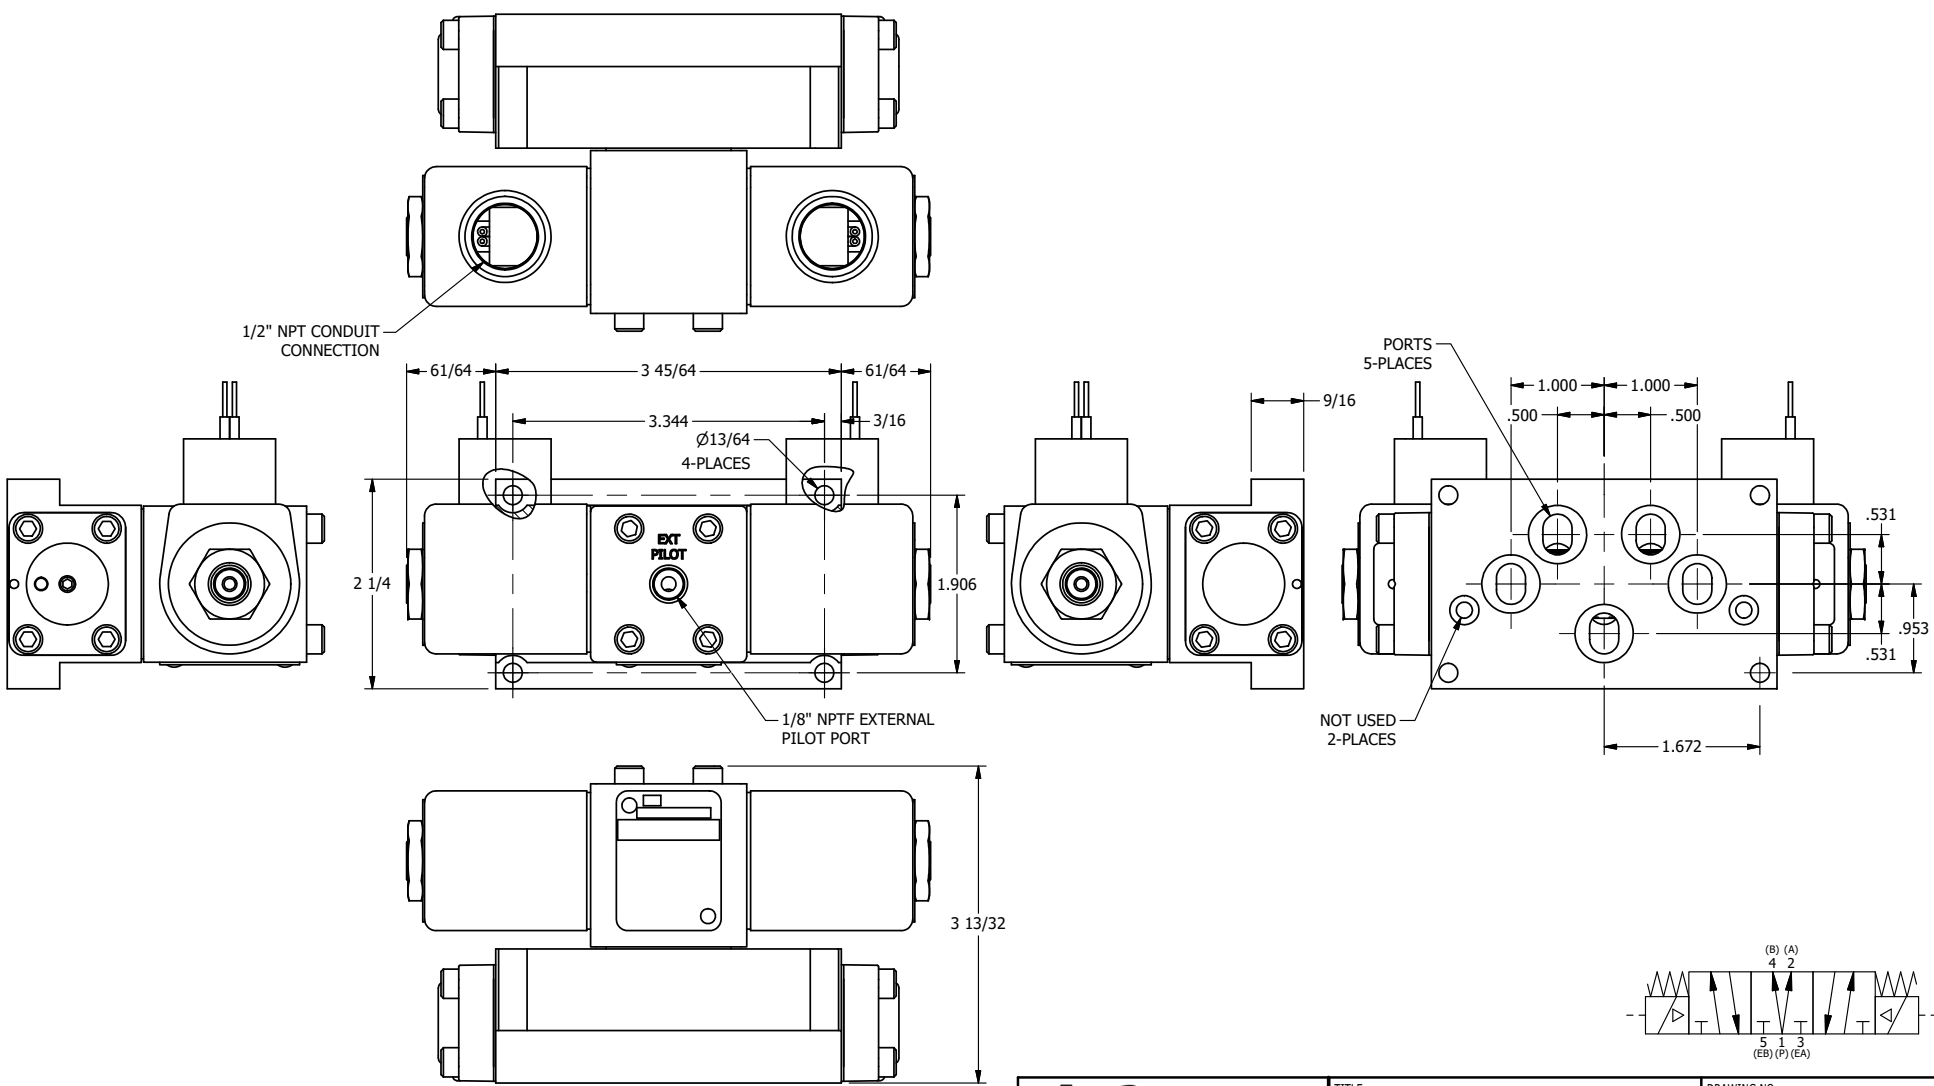

4

3

2

1

B

B

A

A

A

A

4

3

2

1

AAA
PRODUCTS
INTERNATIONAL

**AAA PRODUCTS
INTERNATIONAL**
7114 Harry Hines Blvd
Dallas, TX 75235

TITLE: 3/8" SUBPLATE, DBL SOL, 3 POS,
SPR CTR, SOL RTRN, REGEN CTR SPL,
CLASSIC SOL, TAPPED VENT, EXT PILOT

DRAWING NO.:
DIM_SY3PDTZ

THE INFORMATION CONTAINED WITHIN THIS DOCUMENT IS PROPRIETARY TO AAA PRODUCTS AND MAY NOT BE DISCLOSED WITHOUT PRIOR WRITTEN CONSENT