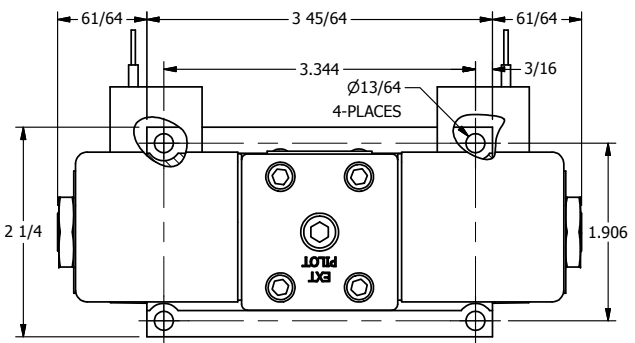

1/2" NPT CONDUIT CONNECTION

3 13/32

**AAA**  
PRODUCTS  
INTERNATIONAL

**AAA PRODUCTS INTERNATIONAL**  
7114 Harry Hines Blvd  
Dallas, TX 75235

TITLE: 3/8" SUBPLATE, DBL SOL, 3 POS,  
SPR CTR, SOL RTRN, REGEN CTR SPL,  
CLASSIC SOL, TAPPED VENT

DRAWING NO.:  
DIM\_SY3PDT

4

3

2

1

A

A

A