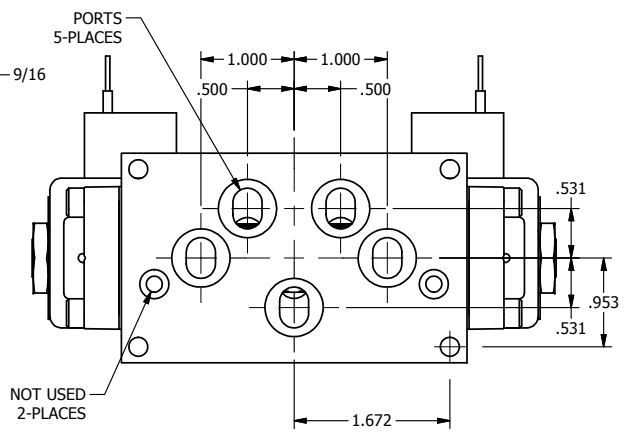

1/2" NPT CONDUIT CONNECTION

3 13/32

**AAA**  
PRODUCTS  
INTERNATIONAL

**AAA PRODUCTS INTERNATIONAL**  
7114 Harry Hines Blvd  
Dallas, TX 75235

TITLE: 3/8" SUBPLATE, DBL SOL, 3 POS,  
SPR CTR, SOL RTRN, REGEN CTR SPL,  
CLASSIC SOL, TAPPED VENT

DRAWING NO.:  
DIM\_SY3PDT

4

3

2

1

A

A

A