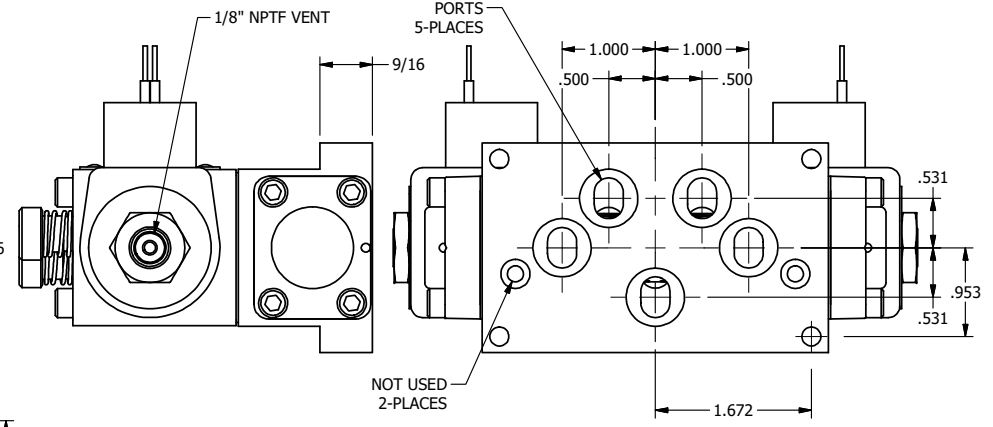

4

3

2

1

B

B

1/2" NPT CONDUIT CONNECTION

NOT USED 2-PLACES

A

A

**AAA**  
PRODUCTS  
INTERNATIONAL

**AAA PRODUCTS INTERNATIONAL**  
7114 Harry Hines Blvd  
Dallas, TX 75235

TITLE: 3/8" SUBPLATE, DBL SOL, 3 POS,  
REGEN SPR CTR, CLASSIC SOL,  
LCKNG OVRD, THD VENT

DRAWING NO.:  
DIM\_SY3PDOT