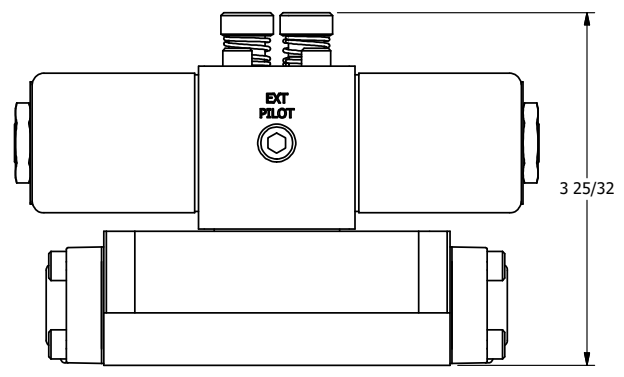

4

3

2

1

B

B

1/2" NPT CONDUIT CONNECTION

NOT USED 2-PLACES

A

A

**AAA**  
PRODUCTS  
INTERNATIONAL

**AAA PRODUCTS INTERNATIONAL**  
7114 Harry Hines Blvd  
Dallas, TX 75235

TITLE: 3/8" SUBPLATE, DBL SOL, 3 POS,  
REGEN SPR CTR, CLASSIC SOL,  
LCKNG OVRD, THD VENT

DRAWING NO.:  
DIM\_SY3PDOT