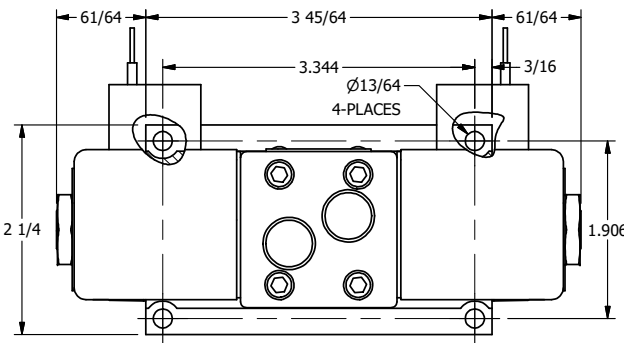

4

3

2

1

B

B

1/2" NPT CONDUIT CONNECTION

NOT USED 2-PLACES

A

A

**AAA**  
PRODUCTS  
INTERNATIONAL

**AAA PRODUCTS INTERNATIONAL**  
7114 Harry Hines Blvd  
Dallas, TX 75235

TITLE: 3/8" SUBPLATE, DBL SOL, 3 POS,  
REGEN SPR CTR, CLASSIC SOL,  
LCKNG OVRD, THD VENT

DRAWING NO.:  
DIM\_SY3PDOT