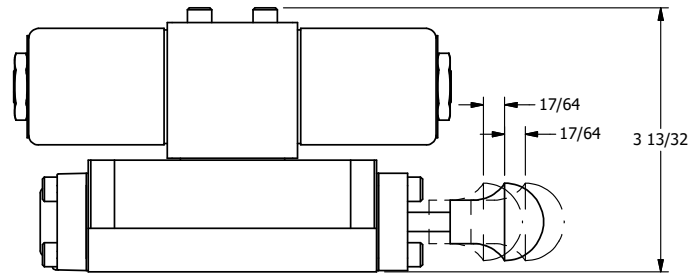

4

3

2

1

4

3

2

**AAA**  
PRODUCTS  
INTERNATIONAL

**AAA PRODUCTS  
INTERNATIONAL**  
7114 Harry Hines Blvd  
Dallas, TX 75235

TITLE: 3/8" SUBPLATE, DBL SOL, 2 POS,  
SPR CTR, SOL SHFT, REGEN CTR SPL,  
CLASSIC SOL, MAN SPL OVRD

DRAWING NO.:  
DIM\_SY3PDOS