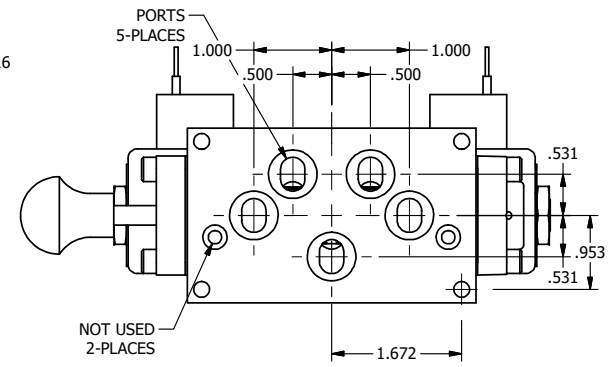

4

3

2

1

4

3

2

**AAA**  
PRODUCTS  
INTERNATIONAL

**AAA PRODUCTS  
INTERNATIONAL**  
7114 Harry Hines Blvd  
Dallas, TX 75235

TITLE: 3/8" SUBPLATE, DBL SOL, 2 POS,  
SPR CTR, SOL SHFT, REGEN CTR SPL,  
CLASSIC SOL, MAN SPL OVRD

DRAWING NO.:  
DIM\_SY3PDOS