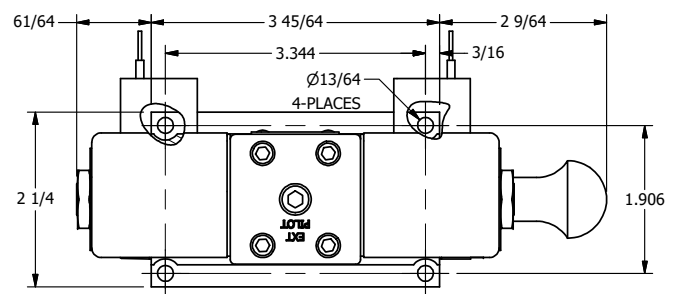

4

3

2

1

4

3

2

**AAA**  
PRODUCTS  
INTERNATIONAL

**AAA PRODUCTS  
INTERNATIONAL**  
7114 Harry Hines Blvd  
Dallas, TX 75235

TITLE: 3/8" SUBPLATE, DBL SOL, 2 POS,  
SPR CTR, SOL SHFT, REGEN CTR SPL,  
CLASSIC SOL, MAN SPL OVRD

DRAWING NO.:  
DIM\_SY3PDOS