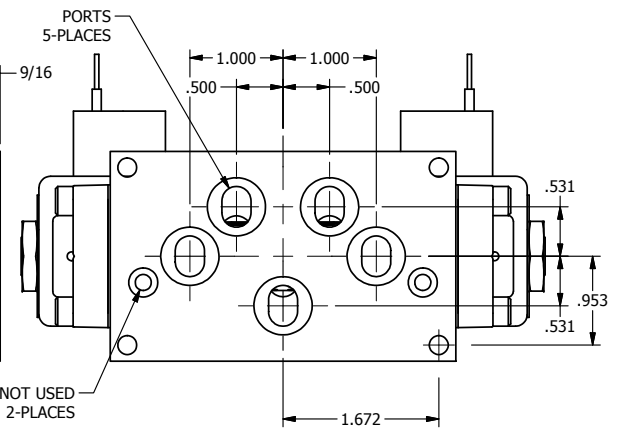

4

3

2

1

B

B

1/2" NPT CONDUIT CONNECTION

A

A

4

3

2

1

AAA
PRODUCTS
INTERNATIONAL

**AAA PRODUCTS
INTERNATIONAL**
7114 Harry Hines Blvd
Dallas, TX 75235

TITLE: 3/8" SUBPLATE, DBL SOL, 3 POS,
SPR CTR, SOL RTRN, REGEN CTR SPL,
CLASSIC SOL, PUSH OVRD