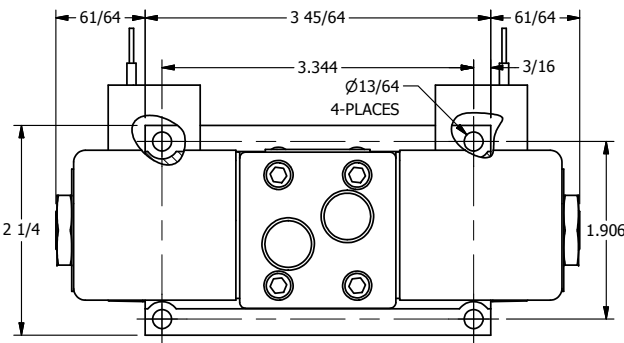

4

3

2

1

B

B

1/2" NPT CONDUIT CONNECTION

A

A

4

3

2

1

AAA
PRODUCTS
INTERNATIONAL

**AAA PRODUCTS
INTERNATIONAL**
7114 Harry Hines Blvd
Dallas, TX 75235

TITLE: 3/8" SUBPLATE, DBL SOL, 3 POS,
SPR CTR, SOL RTRN, REGEN CTR SPL,
CLASSIC SOL, PUSH OVRD

DRAWING NO.:
DIM_SY3PDOP

THE INFORMATION CONTAINED WITHIN THIS DOCUMENT IS PROPRIETARY TO AAA PRODUCTS AND MAY NOT BE DISCLOSED WITHOUT PRIOR WRITTEN CONSENT