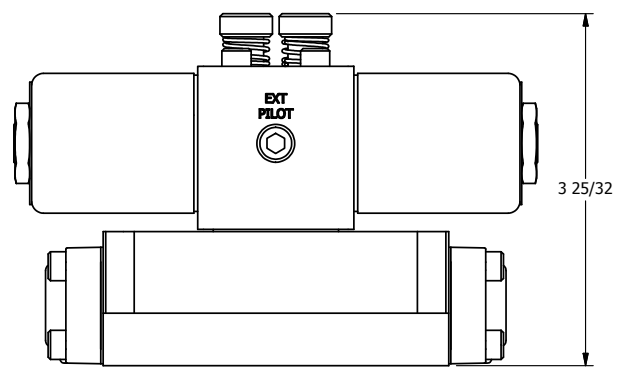

4

3

2

1

B

B

1/2" NPT CONDUIT CONNECTION

A

A

4

3

2

1

AAA
PRODUCTS
INTERNATIONAL

**AAA PRODUCTS
INTERNATIONAL**
7114 Harry Hines Blvd
Dallas, TX 75235

TITLE: 3/8" SUBPLATE, DBL SOL, 3 POS,
SPR CTR, SOL RTRN, REGEN CTR SPL,
CLASSIC SOL, PUSH OVRD