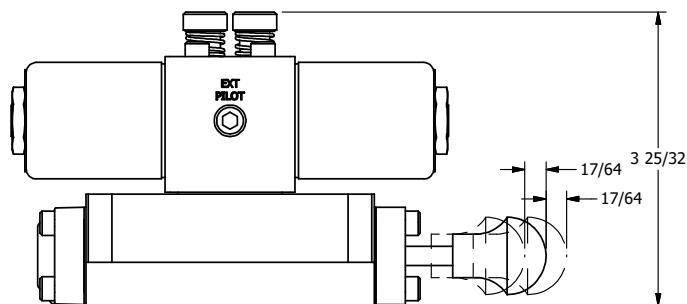

4

3

2

1

AAA
PRODUCTS
INTERNATIONAL

AAA PRODUCTS INTERNATIONAL
7114 Harry Hines Blvd
Dallas, TX 75235

TITLE: 3/8" SUBPLATE, DBL SOL, 2 POS,
REGEN SPR CTR, CLASSIC SOL,
LCKNG OVRD, MAN SPL OVRD

DRAWING NO.:
DIM_SY3PDOOS