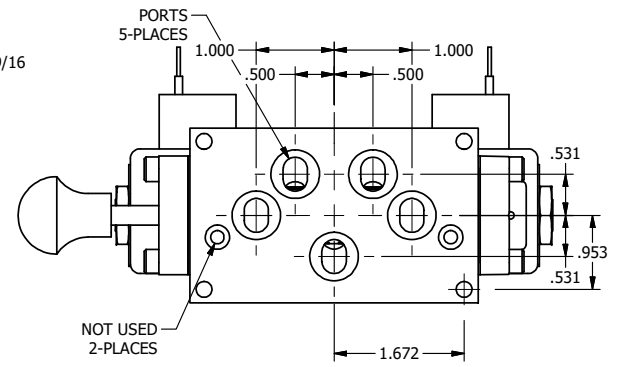

4

3

2

1

AAA
PRODUCTS
INTERNATIONAL

AAA PRODUCTS INTERNATIONAL
7114 Harry Hines Blvd
Dallas, TX 75235

TITLE: 3/8" SUBPLATE, DBL SOL, 2 POS,
REGEN SPR CTR, CLASSIC SOL,
LCKNG OVRD, MAN SPL OVRD

DRAWING NO.:
DIM_SY3PDOOS