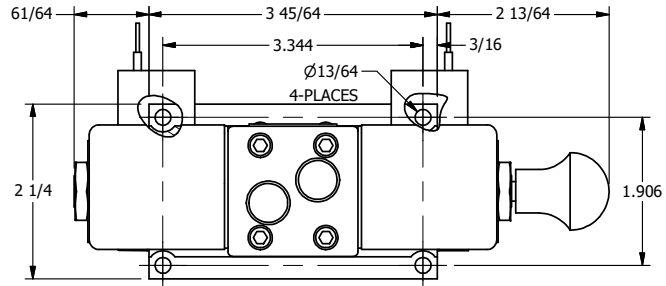

4

3

2

1

AAA
PRODUCTS
INTERNATIONAL

AAA PRODUCTS INTERNATIONAL
7114 Harry Hines Blvd
Dallas, TX 75235

TITLE: 3/8" SUBPLATE, DBL SOL, 2 POS,
REGEN SPR CTR, CLASSIC SOL,
LCKNG OVRD, MAN SPL OVRD

DRAWING NO.:
DIM_SY3PDOOS