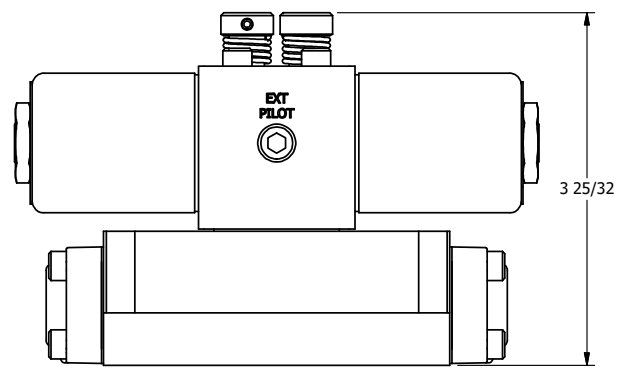

4

3

2

1

4

3

2

AAA
PRODUCTS
INTERNATIONAL

AAA PRODUCTS INTERNATIONAL
7114 Harry Hines Blvd
Dallas, TX 75235

TITLE: 3/8" SUBPLATE, DBL SOL, 3 POS,
REGEN SPR CTR, CLASSIC,
NON-LCKNG OVRD, TPD VENT

DRAWING NO.:
DIM_SY3PDONT

THE INFORMATION CONTAINED WITHIN THIS DOCUMENT IS PROPRIETARY TO AAA PRODUCTS AND MAY NOT BE DISCLOSED WITHOUT PRIOR WRITTEN CONSENT