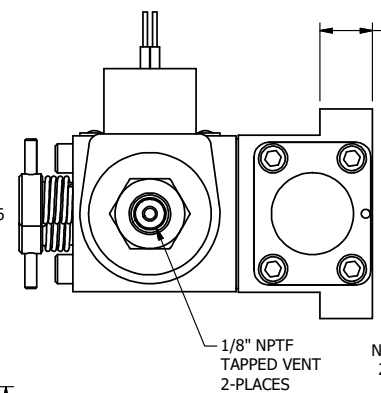

4

3

2

1

4

3

2

**AAA**  
PRODUCTS  
INTERNATIONAL

**AAA PRODUCTS INTERNATIONAL**  
7114 Harry Hines Blvd  
Dallas, TX 75235

TITLE: 3/8" SUBPLATE, DBL SOL, 3 POS,  
REGEN SPR CTR, CLASSIC,  
NON-LCKNG OVRD, TPD VENT

DRAWING NO.:  
DIM\_SY3PDONT

THE INFORMATION CONTAINED WITHIN THIS DOCUMENT IS PROPRIETARY TO AAA PRODUCTS AND MAY NOT BE DISCLOSED WITHOUT PRIOR WRITTEN CONSENT