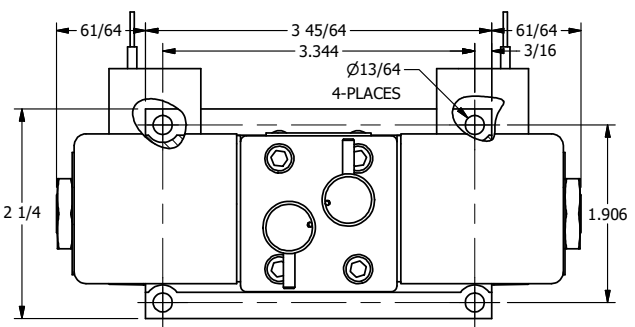

4

3

2

1

4

3

2

**AAA**  
PRODUCTS  
INTERNATIONAL

**AAA PRODUCTS INTERNATIONAL**  
7114 Harry Hines Blvd  
Dallas, TX 75235

TITLE: 3/8" SUBPLATE, DBL SOL, 3 POS,  
REGEN SPR CTR, CLASSIC,  
NON-LCKNG OVRD, TPD VENT

DRAWING NO.:  
DIM\_SY3PDONT

THE INFORMATION CONTAINED WITHIN THIS DOCUMENT IS PROPRIETARY TO AAA PRODUCTS AND MAY NOT BE DISCLOSED WITHOUT PRIOR WRITTEN CONSENT