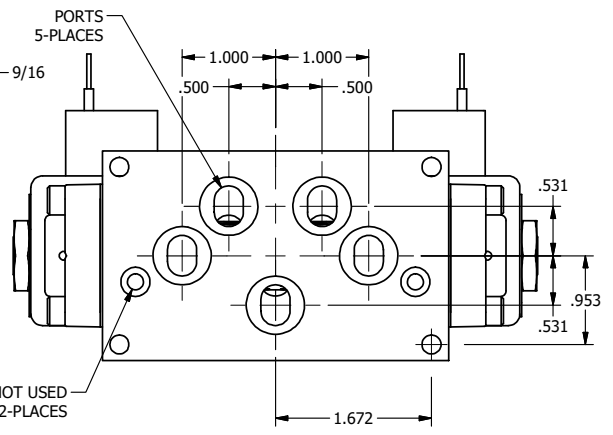

4

3

2

1

4

3

2

**AAA**  
PRODUCTS  
INTERNATIONAL

**AAA PRODUCTS INTERNATIONAL**  
7114 Harry Hines Blvd  
Dallas, TX 75235

TITLE: 3/8" SUBPLATE, DBL SOL, 3 POS,  
REGEN SPR CTR, CLASSIC,  
NON-LCKNG OVRD, TPD VENT

DRAWING NO.:  
DIM\_SY3PDONT

THE INFORMATION CONTAINED WITHIN THIS DOCUMENT IS PROPRIETARY TO AAA PRODUCTS AND MAY NOT BE DISCLOSED WITHOUT PRIOR WRITTEN CONSENT