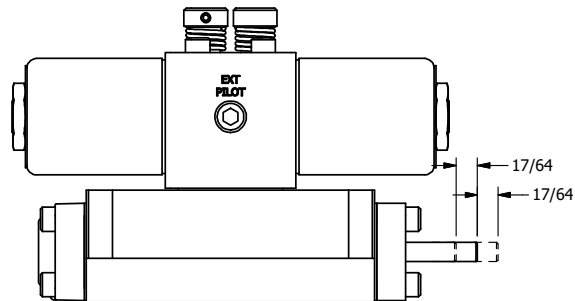

4

3

2

1

AAA
PRODUCTS
INTERNATIONAL

**AAA PRODUCTS
INTERNATIONAL**
7114 Harry Hines Blvd
Dallas, TX 75235

TITLE: 3/8" SUBPLATE, DBL SOL, 2 POS,
REGEN SPR CTR, CLASSIC SOL,
NON-LCKNG OVRD, THRD INDCTR PIN

DRAWING NO.:
DIM_SY3PDONK