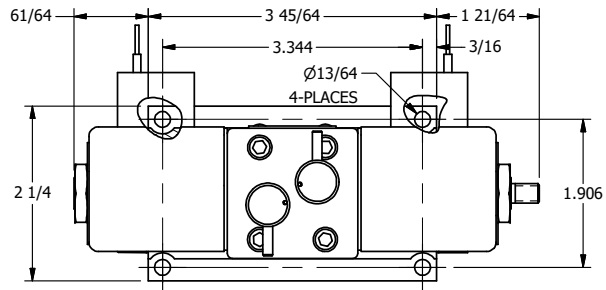

4

3

2

1

AAA
PRODUCTS
INTERNATIONAL

**AAA PRODUCTS
INTERNATIONAL**
7114 Harry Hines Blvd
Dallas, TX 75235

TITLE: 3/8" SUBPLATE, DBL SOL, 2 POS,
REGEN SPR CTR, CLASSIC SOL,
NON-LCKNG OVRD, THRD INDCTR PIN

DRAWING NO.:
DIM_SY3PDONK