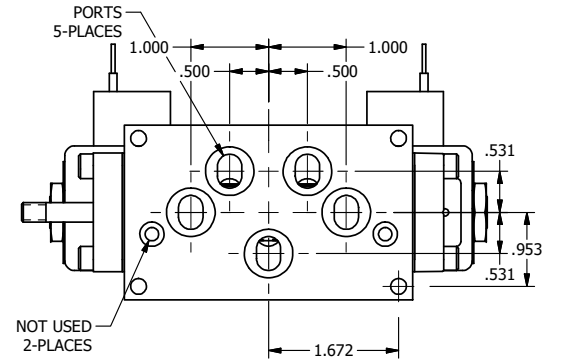

4

3

2

1

AAA
PRODUCTS
INTERNATIONAL

**AAA PRODUCTS
INTERNATIONAL**
7114 Harry Hines Blvd
Dallas, TX 75235

TITLE: 3/8" SUBPLATE, DBL SOL, 2 POS,
REGEN SPR CTR, CLASSIC SOL,
NON-LCKNG OVRD, THRD INDCTR PIN

DRAWING NO.:
DIM_SY3PDONK