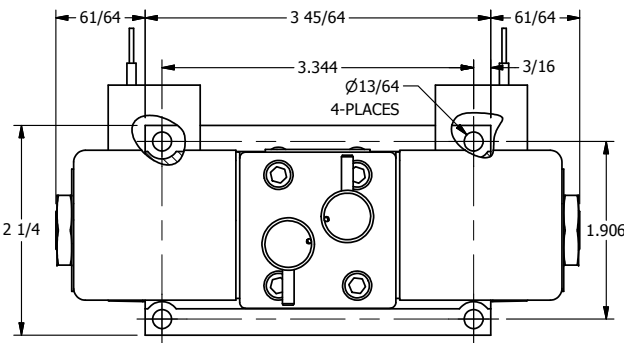

4

3

2

1

B

B

A

A

**AAA**  
PRODUCTS  
INTERNATIONAL

**AAA PRODUCTS  
INTERNATIONAL**  
7114 Harry Hines Blvd  
Dallas, TX 75235

TITLE: 3/8" SUBPLATE, DBL SOL, 3 POS,  
SPR CTR, SOL RTRN, REGEN CTR SPL,  
CLASSIC SOL, NON-LCKNG OVRD

DRAWING NO.:  
DIM\_SY3PDON

4

3

2

1

A

A

THE INFORMATION CONTAINED WITHIN THIS DOCUMENT IS PROPRIETARY TO AAA PRODUCTS AND MAY NOT BE DISCLOSED WITHOUT PRIOR WRITTEN CONSENT