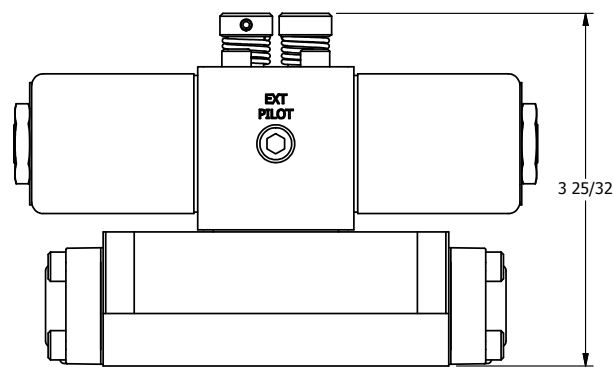

**AAA**  
PRODUCTS  
INTERNATIONAL

**AAA PRODUCTS  
INTERNATIONAL**  
7114 Harry Hines Blvd  
Dallas, TX 75235

TITLE: 3/8" SUBPLATE, DBL SOL, 3 POS,  
SPR CTR, SOL RTRN, REGEN CTR SPL,  
CLASSIC SOL, NON-LCKNG OVRD