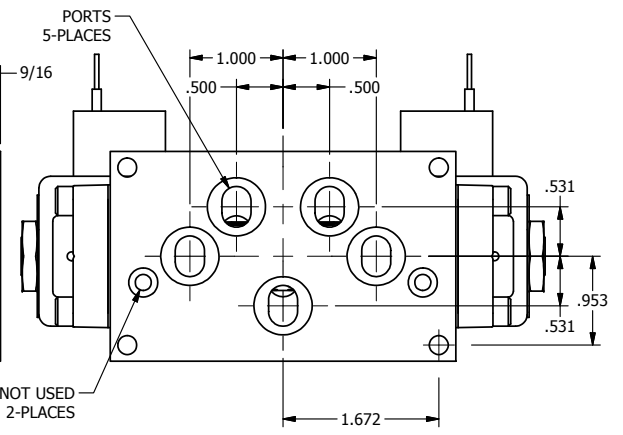

**AAA**  
PRODUCTS  
INTERNATIONAL

**AAA PRODUCTS  
INTERNATIONAL**  
7114 Harry Hines Blvd  
Dallas, TX 75235

TITLE: 3/8" SUBPLATE, DBL SOL, 3 POS,  
SPR CTR, SOL RTRN, REGEN CTR SPL,  
CLASSIC SOL, NON-LCKNG OVRD