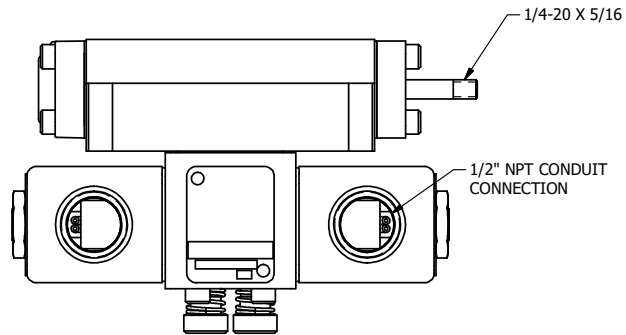

4

3

2

1

AAA
PRODUCTS
INTERNATIONAL

**AAA PRODUCTS
INTERNATIONAL**
7114 Harry Hines Blvd
Dallas, TX 75235

TITLE: 3/8" SUBPLATE, DBL SOL, 2 POS,
REGEN SPR CTR, CLASSIC SOL,
LCKNG OVRD, THREADED INDCTR PIN

DRAWING NO.:
DIM_SY3PDOK