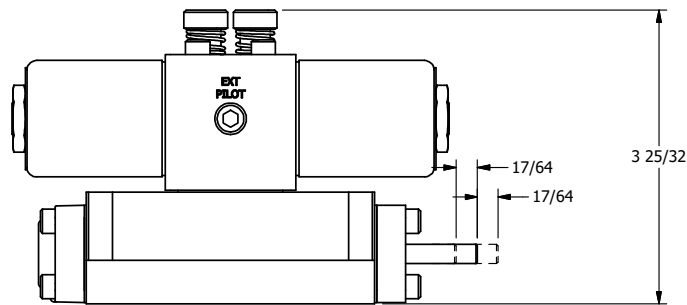

4

3

2

1

AAA
PRODUCTS
INTERNATIONAL

**AAA PRODUCTS
INTERNATIONAL**
7114 Harry Hines Blvd
Dallas, TX 75235

TITLE: 3/8" SUBPLATE, DBL SOL, 2 POS,
REGEN SPR CTR, CLASSIC SOL,
LCKNG OVRD, THREADED INDCTR PIN

DRAWING NO.:
DIM_SY3PDOK