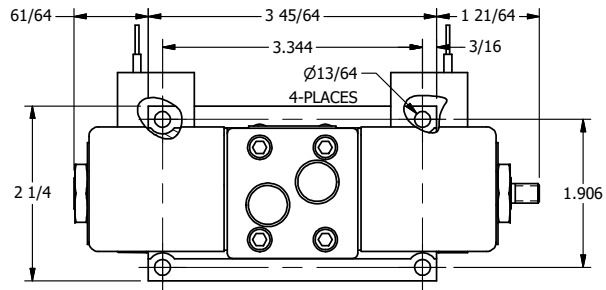

4

3

2

1

AAA
PRODUCTS
INTERNATIONAL

**AAA PRODUCTS
INTERNATIONAL**
7114 Harry Hines Blvd
Dallas, TX 75235

TITLE: 3/8" SUBPLATE, DBL SOL, 2 POS,
REGEN SPR CTR, CLASSIC SOL,
LCKNG OVRD, THREADED INDCTR PIN

DRAWING NO.:
DIM_SY3PDOK