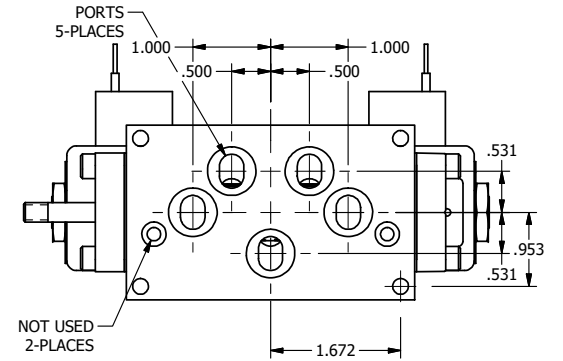

4

3

2

1

AAA
PRODUCTS
INTERNATIONAL

**AAA PRODUCTS
INTERNATIONAL**
7114 Harry Hines Blvd
Dallas, TX 75235

TITLE: 3/8" SUBPLATE, DBL SOL, 2 POS,
REGEN SPR CTR, CLASSIC SOL,
LCKNG OVRD, THREADED INDCTR PIN

DRAWING NO.:
DIM_SY3PDOK