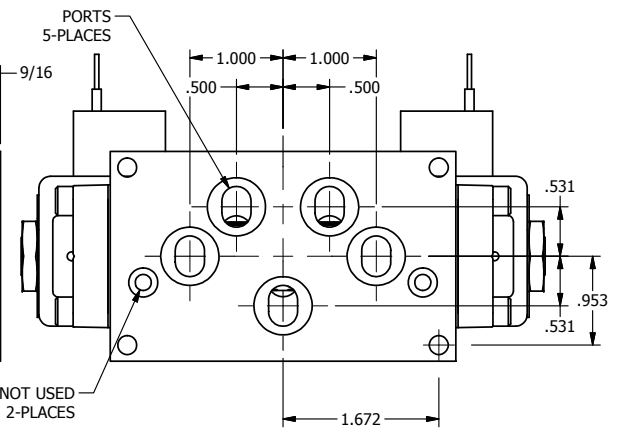

4

3

2

1

B

B

1/2" NPT CONDUIT CONNECTION

A

AAA PRODUCTS INTERNATIONAL
7114 Harry Hines Blvd
Dallas, TX 75235

TITLE: 3/8" SUBPLATE, DBL SOL, 3 POS,
SPR CTR, SOL RTRN, REGEN CTR SPL,
CLASSIC SOL, LCKNG OVRD

DRAWING NO.:
DIM_SY3PDO

THE INFORMATION CONTAINED WITHIN THIS DOCUMENT IS PROPRIETARY TO AAA PRODUCTS AND MAY NOT BE DISCLOSED WITHOUT PRIOR WRITTEN CONSENT