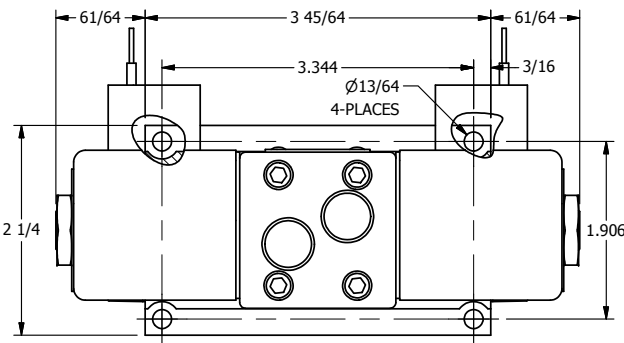

4

3

2

1

B

B

1/2" NPT CONDUIT CONNECTION

A

AAA PRODUCTS INTERNATIONAL
7114 Harry Hines Blvd
Dallas, TX 75235

TITLE: 3/8" SUBPLATE, DBL SOL, 3 POS,
SPR CTR, SOL RTRN, REGEN CTR SPL,
CLASSIC SOL, LCKNG OVRD

DRAWING NO.:
DIM_SY3PDO

THE INFORMATION CONTAINED WITHIN THIS DOCUMENT IS PROPRIETARY TO AAA PRODUCTS AND MAY NOT BE DISCLOSED WITHOUT PRIOR WRITTEN CONSENT