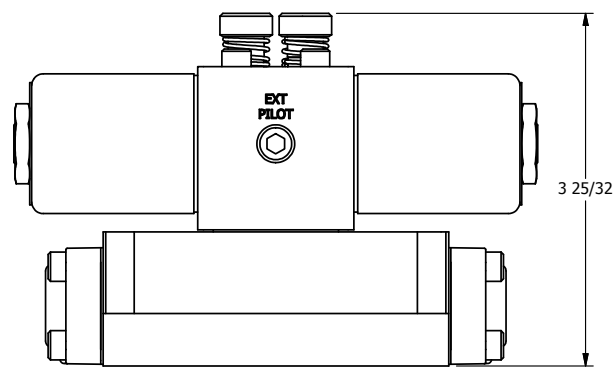

4

3

2

1

A

A

AAA
PRODUCTS
INTERNATIONAL

AAA PRODUCTS INTERNATIONAL
7114 Harry Hines Blvd
Dallas, TX 75235

TITLE: 3/8" SUBPLATE, DBL SOL, 3 POS,
SPR CTR, SOL RTRN, REGEN CTR SPL,
CLASSIC SOL, LCKNG OVRD

DRAWING NO.:
DIM_SY3PDO

THE INFORMATION CONTAINED WITHIN THIS DOCUMENT IS PROPRIETARY TO AAA PRODUCTS AND MAY NOT BE DISCLOSED WITHOUT PRIOR WRITTEN CONSENT