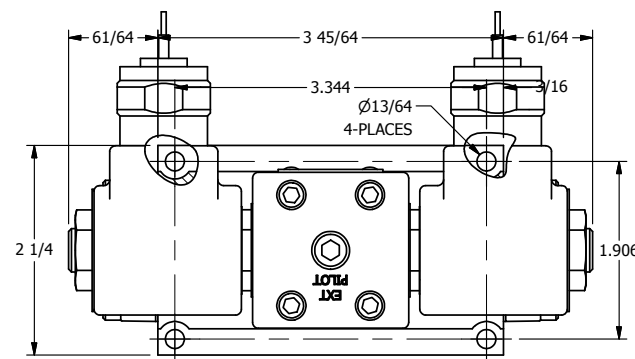

4

3

2

1

1/2" NPT CONDUIT CONNECTION

AAA
PRODUCTS
INTERNATIONAL
7114 Harry Hines Blvd
Dallas, TX 75235

TITLE: 3/8" SUBPLATE, DBL SOL, 3 POS,
SPR CTR, SOL RTRN, REGEN CTR SPL,
MOLD-OVER, TAPPED VENT

DRAWING NO.:
DIM_SY3PDMT