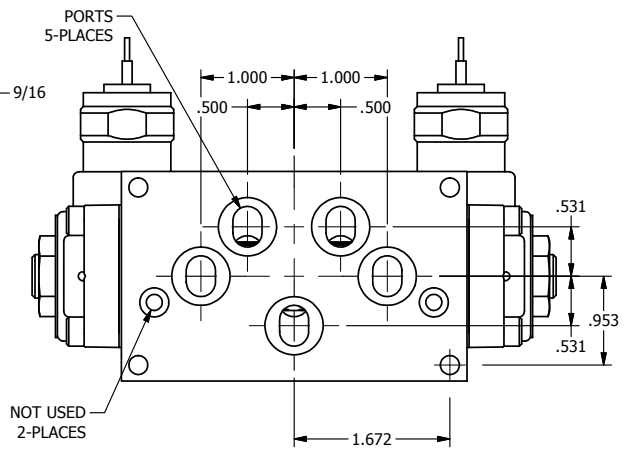

4

3

2

1

1/2" NPT CONDUIT CONNECTION

AAA
PRODUCTS
INTERNATIONAL
7114 Harry Hines Blvd
Dallas, TX 75235

TITLE: 3/8" SUBPLATE, DBL SOL, 3 POS,
SPR CTR, SOL RTRN, REGEN CTR SPL,
MOLD-OVER, TAPPED VENT

DRAWING NO.:
DIM_SY3PDMT