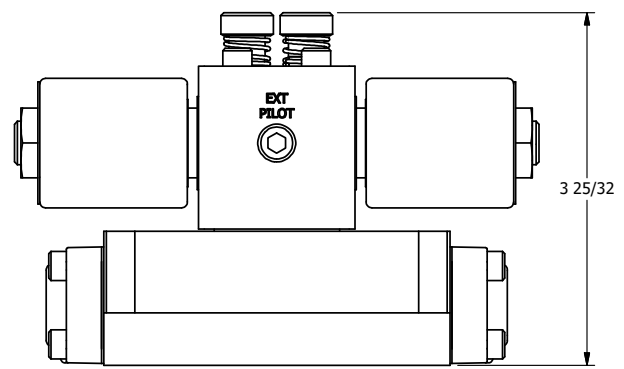

4

3

2

AAA
PRODUCTS
INTERNATIONAL

AAA PRODUCTS INTERNATIONAL
7114 Harry Hines Blvd
Dallas, TX 75235

TITLE: 3/8" SUBPLATE, DBL SOL, 3 POS,
REGEN SPR CTR, MOLD-OVER,
LCKNG OVRD, TPD VENT

DRAWING NO.:
DIM_SY3PDMOT