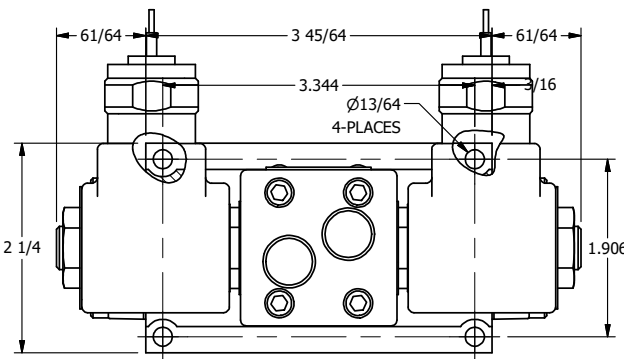

4

3

2

1

B

B

A

A

4

3

2

AAA
PRODUCTS
INTERNATIONAL

AAA PRODUCTS INTERNATIONAL
7114 Harry Hines Blvd
Dallas, TX 75235

TITLE: 3/8" SUBPLATE, DBL SOL, 3 POS,
REGEN SPR CTR, MOLD-OVER,
LCKNG OVRD, TPD VENT

DRAWING NO.:
DIM_SY3PDMOT