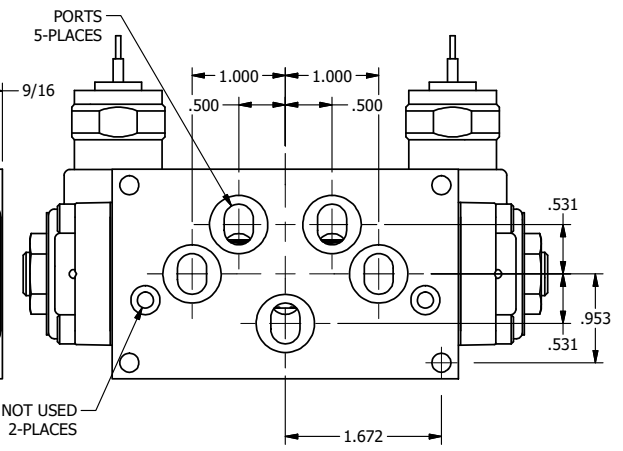

4

3

2

1

B

B

A

A

4

3

2

AAA
PRODUCTS
INTERNATIONAL

AAA PRODUCTS INTERNATIONAL
7114 Harry Hines Blvd
Dallas, TX 75235

TITLE: 3/8" SUBPLATE, DBL SOL, 3 POS,
REGEN SPR CTR, MOLD-OVER,
LCKNG OVRD, TPD VENT

DRAWING NO.:
DIM_SY3PDMOT

THE INFORMATION CONTAINED WITHIN THIS DOCUMENT IS PROPRIETARY TO AAA PRODUCTS AND MAY NOT BE DISCLOSED WITHOUT PRIOR WRITTEN CONSENT