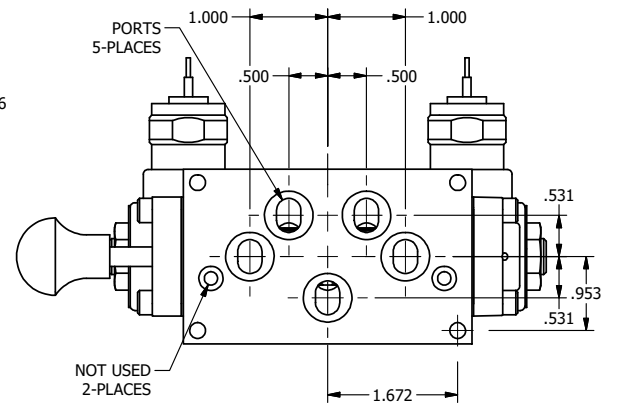

4

3

2

1

AAA
PRODUCTS
INTERNATIONAL

AAA PRODUCTS INTERNATIONAL
7114 Harry Hines Blvd
Dallas, TX 75235

TITLE: 3/8" SUBPLATE, DBL SOL, 2 POS,
SPR CTR, SOL SHFT, REGEN CTR SPL,
MOLD-OVER, MAN SPL OVRD

DRAWING NO.:
DIM_SY3PDMOS