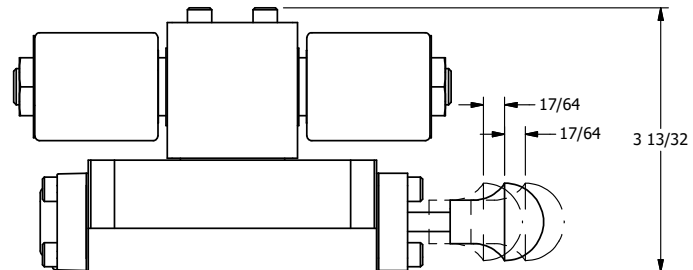

4

3

2

1

AAA
PRODUCTS
INTERNATIONAL

AAA PRODUCTS INTERNATIONAL
7114 Harry Hines Blvd
Dallas, TX 75235

TITLE: 3/8" SUBPLATE, DBL SOL, 2 POS,
SPR CTR, SOL SHFT, REGEN CTR SPL,
MOLD-OVER, MAN SPL OVRD

DRAWING NO.:
DIM_SY3PDMOS