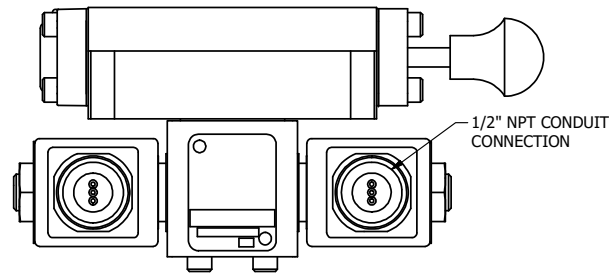

4

3

2

1

AAA
PRODUCTS
INTERNATIONAL

AAA PRODUCTS INTERNATIONAL
7114 Harry Hines Blvd
Dallas, TX 75235

TITLE: 3/8" SUBPLATE, DBL SOL, 2 POS,
SPR CTR, SOL SHFT, REGEN CTR SPL,
MOLD-OVER, MAN SPL OVRD

DRAWING NO.:
DIM_SY3PDMOS