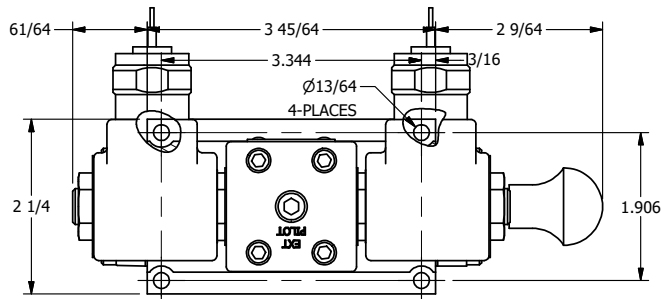

4

3

2

1

AAA
PRODUCTS
INTERNATIONAL

AAA PRODUCTS INTERNATIONAL
7114 Harry Hines Blvd
Dallas, TX 75235

TITLE: 3/8" SUBPLATE, DBL SOL, 2 POS,
SPR CTR, SOL SHFT, REGEN CTR SPL,
MOLD-OVER, MAN SPL OVRD

DRAWING NO.:
DIM_SY3PDMOS