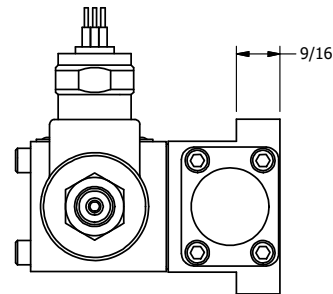

4

3

2

1

AAA
PRODUCTS
INTERNATIONAL

AAA PRODUCTS INTERNATIONAL
7114 Harry Hines Blvd
Dallas, TX 75235

TITLE: 3/8" SUBPLATE, DBL SOL, 2 POS,
SPR CTR, SOL SHFT, REGEN CTR SPL,
MOLD-OVER, MAN SPL OVRD

DRAWING NO.:
DIM_SY3PDMOS