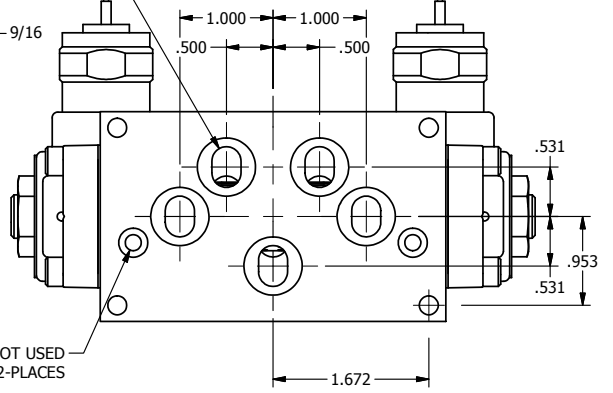

4

3

2

1

1/2" NPT CONDUIT CONNECTION

PORTS
5-PLACES

NOT USED
2-PLACES

4

3

2

1

AAA
PRODUCTS
INTERNATIONAL

**AAA PRODUCTS
INTERNATIONAL**
7114 Harry Hines Blvd
Dallas, TX 75235

TITLE: 3/8" SUBPLATE, DBL SOL, 3 POS,
SPR CTR, SOL RTRN, REGEN CTR SPL,
MOLD-OVER, PUSH OVRD

DRAWING NO.:
DIM_SY3PDMOP