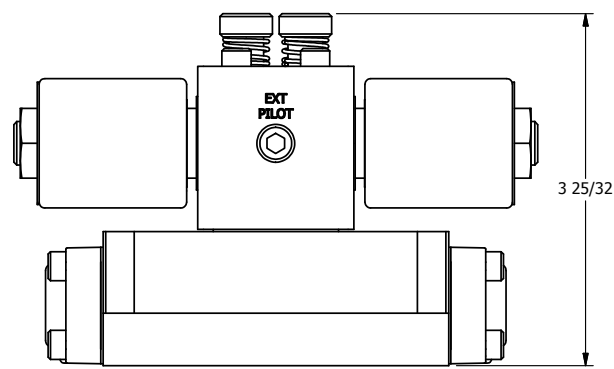

4

3

2

1

1/2" NPT CONDUIT CONNECTION

PORTS
5-PLACES

NOT USED
2-PLACES

4

3

2

1

AAA
PRODUCTS
INTERNATIONAL

**AAA PRODUCTS
INTERNATIONAL**
7114 Harry Hines Blvd
Dallas, TX 75235

TITLE: 3/8" SUBPLATE, DBL SOL, 3 POS,
SPR CTR, SOL RTRN, REGEN CTR SPL,
MOLD-OVER, PUSH OVRD

DRAWING NO.:
DIM_SY3PDMOP