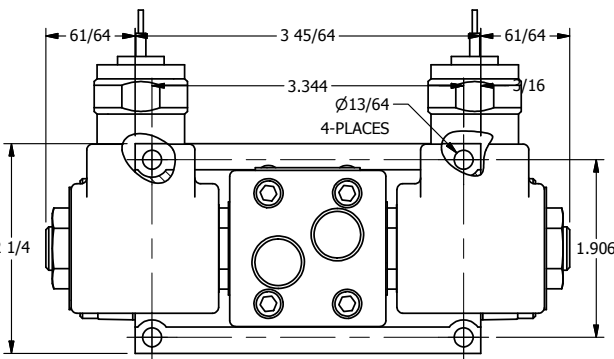

4

3

2

1

1/2" NPT CONDUIT CONNECTION

PORTS
5-PLACES

NOT USED
2-PLACES

4

3

2

1

AAA
PRODUCTS
INTERNATIONAL

**AAA PRODUCTS
INTERNATIONAL**
7114 Harry Hines Blvd
Dallas, TX 75235

TITLE: 3/8" SUBPLATE, DBL SOL, 3 POS,
SPR CTR, SOL RTRN, REGEN CTR SPL,
MOLD-OVER, PUSH OVRD

DRAWING NO.:
DIM_SY3PDMOP