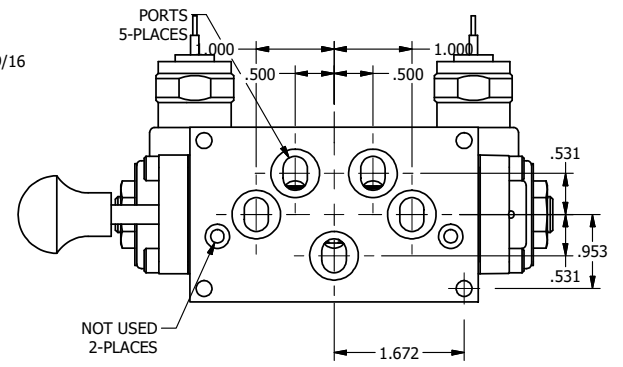

4

3

2

1

4

3

2

AAA
PRODUCTS
INTERNATIONAL

**AAA PRODUCTS
INTERNATIONAL**
7114 Harry Hines Blvd
Dallas, TX 75235

TITLE: 3/8" SUBPLATE, DBL SOL, 2 POS,
REGEN SPR CTR, MOLD-OVER,
LCKNG OVRD, MAN SPL OVRD

DRAWING NO.:
DIM_SY3PDMOOS

THE INFORMATION CONTAINED WITHIN THIS DOCUMENT IS PROPRIETARY TO AAA PRODUCTS AND MAY NOT BE DISCLOSED WITHOUT PRIOR WRITTEN CONSENT