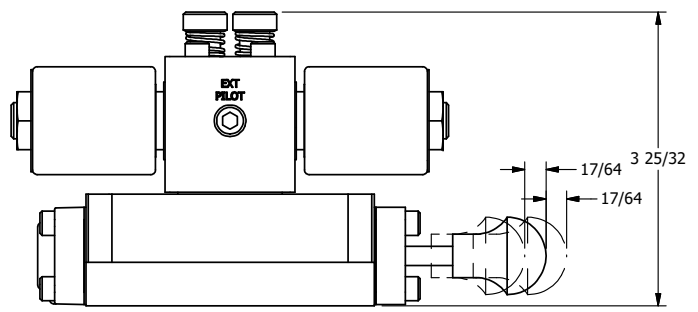

4

3

2

1

4

3

2

AAA
PRODUCTS
INTERNATIONAL

**AAA PRODUCTS
INTERNATIONAL**
7114 Harry Hines Blvd
Dallas, TX 75235

TITLE: 3/8" SUBPLATE, DBL SOL, 2 POS,
REGEN SPR CTR, MOLD-OVER,
LCKNG OVRD, MAN SPL OVRD

DRAWING NO.:
DIM_SY3PDMOOS

THE INFORMATION CONTAINED WITHIN THIS DOCUMENT IS PROPRIETARY TO AAA PRODUCTS AND MAY NOT BE DISCLOSED WITHOUT PRIOR WRITTEN CONSENT