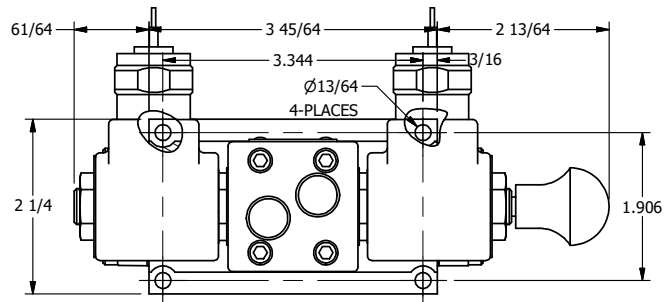

4

3

2

1

4

3

2

AAA
PRODUCTS
INTERNATIONAL

**AAA PRODUCTS
INTERNATIONAL**
7114 Harry Hines Blvd
Dallas, TX 75235

TITLE: 3/8" SUBPLATE, DBL SOL, 2 POS,
REGEN SPR CTR, MOLD-OVER,
LCKNG OVRD, MAN SPL OVRD

DRAWING NO.:
DIM_SY3PDMOOS

THE INFORMATION CONTAINED WITHIN THIS DOCUMENT IS PROPRIETARY TO AAA PRODUCTS AND MAY NOT BE DISCLOSED WITHOUT PRIOR WRITTEN CONSENT