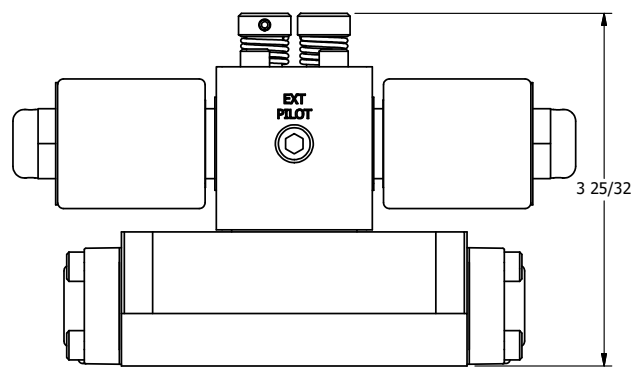

4

3

2

1

A

A

AAA
PRODUCTS
INTERNATIONAL

**AAA PRODUCTS
INTERNATIONAL**
7114 Harry Hines Blvd
Dallas, TX 75235

TITLE: 3/8" SUBPLATE, DBL SOL, 3 POS,
REGEN SPR CTR, MOLD-OVER,
NON-LCKNG OVRD, EXCLDR

DRAWING NO.:
DIM_SY3PDMONL

THE INFORMATION CONTAINED WITHIN THIS DOCUMENT IS PROPRIETARY TO AAA PRODUCTS AND MAY NOT BE DISCLOSED WITHOUT PRIOR WRITTEN CONSENT