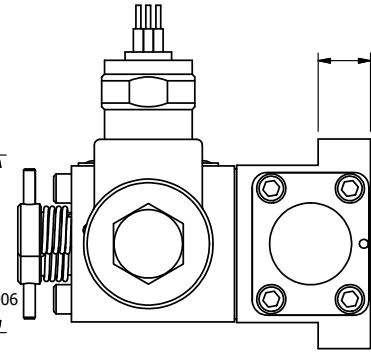

4

3

2

1

B

B

A

A

4

3

2

1

A

A

AAA
PRODUCTS
INTERNATIONAL

**AAA PRODUCTS
INTERNATIONAL**
7114 Harry Hines Blvd
Dallas, TX 75235

TITLE: 3/8" SUBPLATE, DBL SOL, 3 POS,
REGEN SPR CTR, MOLD-OVER,
NON-LCKNG OVRD, EXCLDR

DRAWING NO.:
DIM_SY3PDMONL

THE INFORMATION CONTAINED WITHIN THIS DOCUMENT IS PROPRIETARY TO AAA PRODUCTS AND MAY NOT BE DISCLOSED WITHOUT PRIOR WRITTEN CONSENT