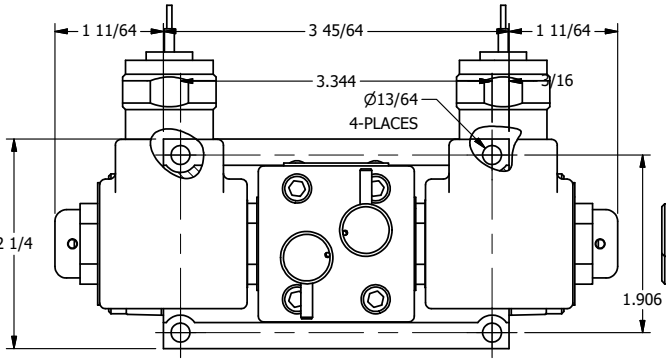

4

3

2

1

B

B

A

A

TITLE: 3/8" SUBPLATE, DBL SOL, 3 POS,  
REGEN SPR CTR, MOLD-OVER,  
NON-LCKNG OVRD, EXCLDR

DRAWING NO.:  
**DIM\_SY3PDMONL**

THE INFORMATION CONTAINED WITHIN THIS DOCUMENT IS PROPRIETARY TO AAA PRODUCTS AND MAY NOT BE DISCLOSED WITHOUT PRIOR WRITTEN CONSENT