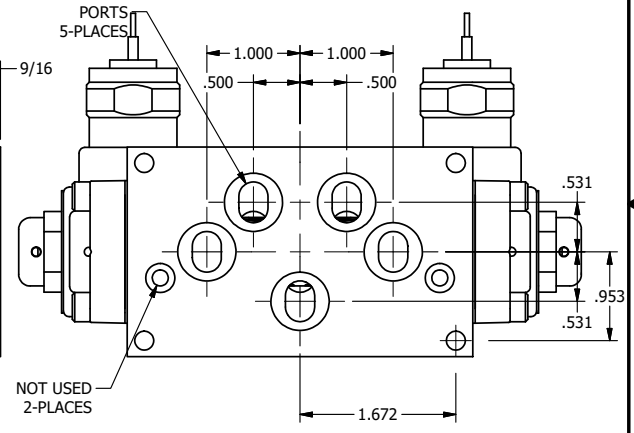

4

3

2

1

B

B

A

A

4

3

2

1

A

A

AAA
PRODUCTS
INTERNATIONAL

**AAA PRODUCTS
INTERNATIONAL**
7114 Harry Hines Blvd
Dallas, TX 75235

TITLE: 3/8" SUBPLATE, DBL SOL, 3 POS,
REGEN SPR CTR, MOLD-OVER,
NON-LCKNG OVRD, EXCLDR

DRAWING NO.:
DIM_SY3PDMONL

THE INFORMATION CONTAINED WITHIN THIS DOCUMENT IS PROPRIETARY TO AAA PRODUCTS AND MAY NOT BE DISCLOSED WITHOUT PRIOR WRITTEN CONSENT