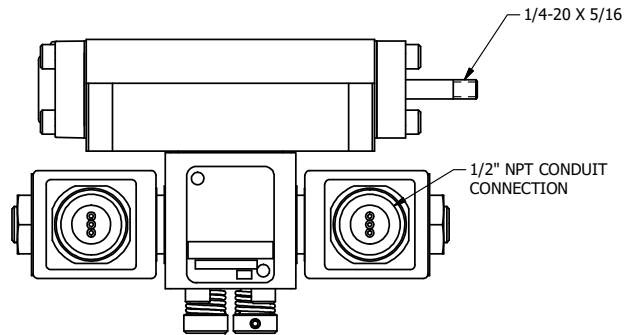

4

3

2

1

4

3

2

AAA
PRODUCTS
INTERNATIONAL

**AAA PRODUCTS
INTERNATIONAL**
7114 Harry Hines Blvd
Dallas, TX 75235

TITLE: 3/8" SUBPLATE, DBL SOL, 2 POS,
REGEN SPR CTR, MOLD-OVER,
NON-LCKNG OVRD, THRD INDCTR PIN

DRAWING NO.:
DIM_SY3PDMONK

THE INFORMATION CONTAINED WITHIN THIS DOCUMENT IS PROPRIETARY TO AAA PRODUCTS AND MAY NOT BE DISCLOSED WITHOUT PRIOR WRITTEN CONSENT