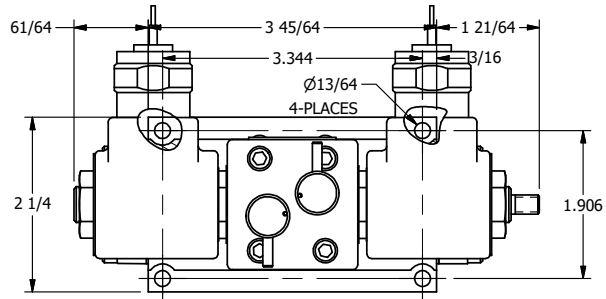

4

3

2

1

4

3

2

AAA
PRODUCTS
INTERNATIONAL

**AAA PRODUCTS
INTERNATIONAL**
7114 Harry Hines Blvd
Dallas, TX 75235

TITLE: 3/8" SUBPLATE, DBL SOL, 2 POS,
REGEN SPR CTR, MOLD-OVER,
NON-LCKNG OVRD, THRD INDCTR PIN

DRAWING NO.:
DIM_SY3PDMONK

THE INFORMATION CONTAINED WITHIN THIS DOCUMENT IS PROPRIETARY TO AAA PRODUCTS AND MAY NOT BE DISCLOSED WITHOUT PRIOR WRITTEN CONSENT