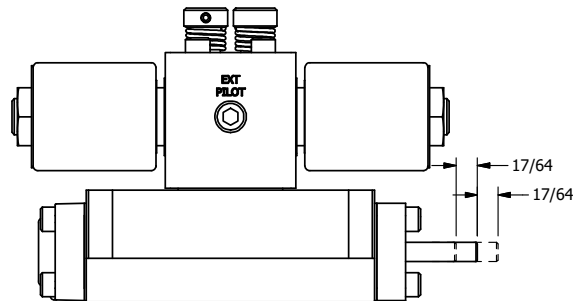

4

3

2

1

4

3

2

AAA
PRODUCTS
INTERNATIONAL

**AAA PRODUCTS
INTERNATIONAL**
7114 Harry Hines Blvd
Dallas, TX 75235

TITLE: 3/8" SUBPLATE, DBL SOL, 2 POS,
REGEN SPR CTR, MOLD-OVER,
NON-LCKNG OVRD, THRD INDCTR PIN

DRAWING NO.:
DIM_SY3PDMONK

THE INFORMATION CONTAINED WITHIN THIS DOCUMENT IS PROPRIETARY TO AAA PRODUCTS AND MAY NOT BE DISCLOSED WITHOUT PRIOR WRITTEN CONSENT