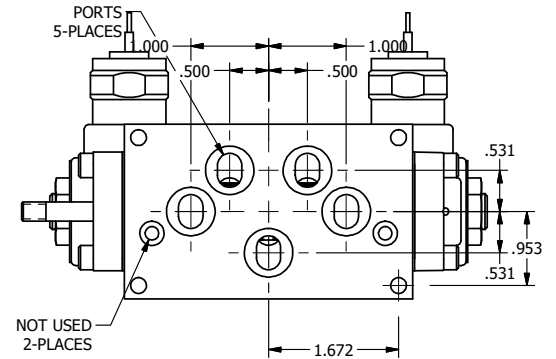

4

3

2

1

4

3

2

AAA
PRODUCTS
INTERNATIONAL

**AAA PRODUCTS
INTERNATIONAL**
7114 Harry Hines Blvd
Dallas, TX 75235

TITLE: 3/8" SUBPLATE, DBL SOL, 2 POS,
REGEN SPR CTR, MOLD-OVER,
NON-LCKNG OVRD, THRD INDCTR PIN

DRAWING NO.:
DIM_SY3PDMONK

THE INFORMATION CONTAINED WITHIN THIS DOCUMENT IS PROPRIETARY TO AAA PRODUCTS AND MAY NOT BE DISCLOSED WITHOUT PRIOR WRITTEN CONSENT