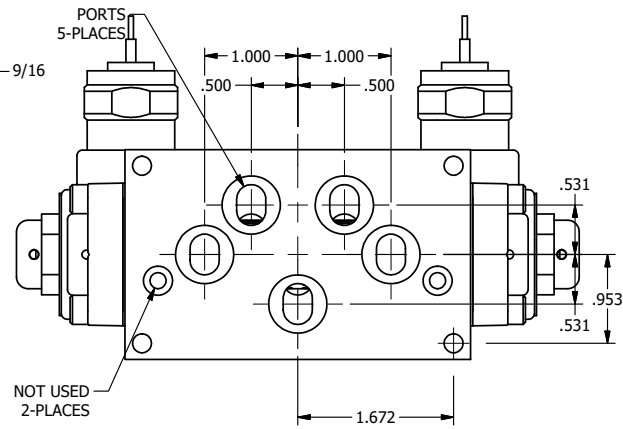

4

3

2

1

**AAA**  
PRODUCTS  
INTERNATIONAL

**AAA PRODUCTS  
INTERNATIONAL**  
7114 Harry Hines Blvd  
Dallas, TX 75235

TITLE:  $3/8$ " SUBPLATE, DBL SOL, 3 POS,  
SPR CTR, REGEN CTR SPL, MOLD-OVER,  
LCKNG OVRD, DUST EXCLDR

DRAWING NO.:  
DIM\_SY3PDMOL

THE INFORMATION CONTAINED WITHIN THIS DOCUMENT IS PROPRIETARY TO AAA PRODUCTS AND MAY NOT BE DISCLOSED WITHOUT PRIOR WRITTEN CONSENT