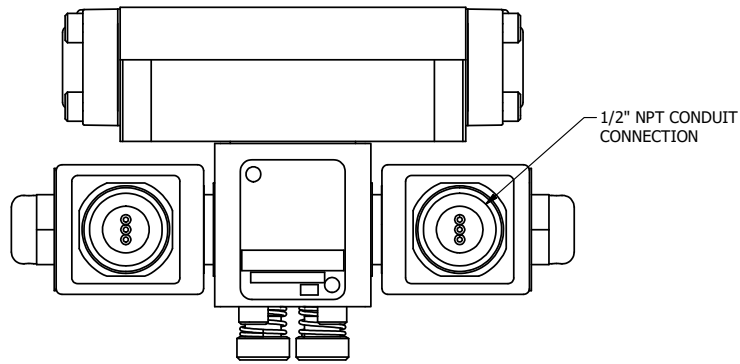

4

3

2

1

**AAA**  
PRODUCTS  
INTERNATIONAL

**AAA PRODUCTS  
INTERNATIONAL**  
7114 Harry Hines Blvd  
Dallas, TX 75235

TITLE:  $3/8$ " SUBPLATE, DBL SOL, 3 POS,  
SPR CTR, REGEN CTR SPL, MOLD-OVER,  
LCKNG OVRD, DUST EXCLDR

DRAWING NO.:  
DIM\_SY3PDMOL

THE INFORMATION CONTAINED WITHIN THIS DOCUMENT IS PROPRIETARY TO AAA PRODUCTS AND MAY NOT BE DISCLOSED WITHOUT PRIOR WRITTEN CONSENT