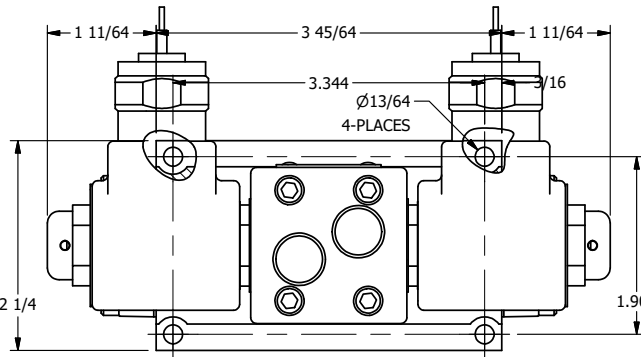

4

3

2

1

**AAA**  
PRODUCTS  
INTERNATIONAL

**AAA PRODUCTS  
INTERNATIONAL**  
7114 Harry Hines Blvd  
Dallas, TX 75235

TITLE:  $3/8$ " SUBPLATE, DBL SOL, 3 POS,  
SPR CTR, REGEN CTR SPL, MOLD-OVER,  
LCKNG OVRD, DUST EXCLDR

DRAWING NO.:  
DIM\_SY3PDMOL

THE INFORMATION CONTAINED WITHIN THIS DOCUMENT IS PROPRIETARY TO AAA PRODUCTS AND MAY NOT BE DISCLOSED WITHOUT PRIOR WRITTEN CONSENT