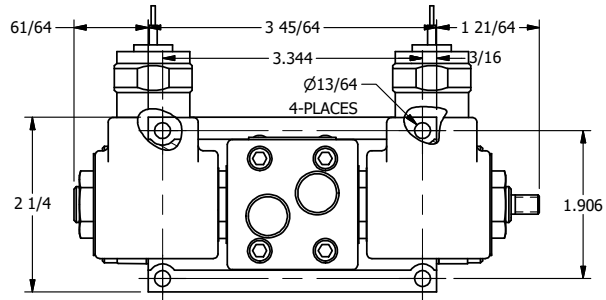

4

3

2

1

4

3

2

AAA
PRODUCTS
INTERNATIONAL

**AAA PRODUCTS
INTERNATIONAL**
7114 Harry Hines Blvd
Dallas, TX 75235

TITLE: 3/8" SUBPLATE, DBL SOL, 2 POS,
REGEN SPR CTR, MOLD-OVER,
LCKNG OVRD, THREADED INDCTR PIN

DRAWING NO.:
DIM_SY3PDMOK

THE INFORMATION CONTAINED WITHIN THIS DOCUMENT IS PROPRIETARY TO AAA PRODUCTS AND MAY NOT BE DISCLOSED WITHOUT PRIOR WRITTEN CONSENT