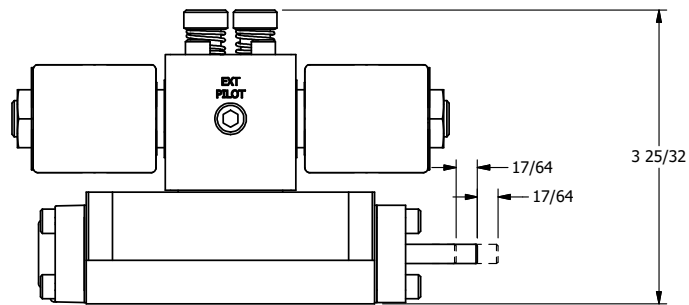

4

3

2

1

4

3

2

AAA
PRODUCTS
INTERNATIONAL

**AAA PRODUCTS
INTERNATIONAL**
7114 Harry Hines Blvd
Dallas, TX 75235

TITLE: 3/8" SUBPLATE, DBL SOL, 2 POS,
REGEN SPR CTR, MOLD-OVER,
LCKNG OVRD, THREADED INDCTR PIN

DRAWING NO.:
DIM_SY3PDMOK

THE INFORMATION CONTAINED WITHIN THIS DOCUMENT IS PROPRIETARY TO AAA PRODUCTS AND MAY NOT BE DISCLOSED WITHOUT PRIOR WRITTEN CONSENT