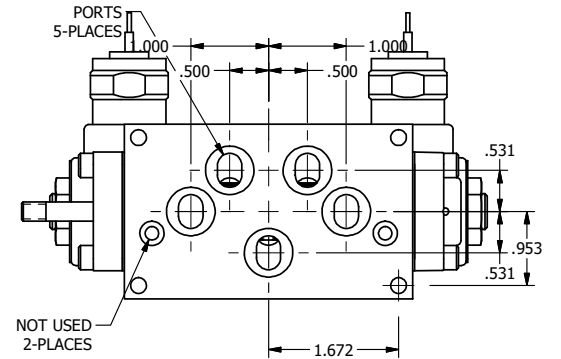

4

3

2

1

4

3

2

AAA
PRODUCTS
INTERNATIONAL

**AAA PRODUCTS
INTERNATIONAL**
7114 Harry Hines Blvd
Dallas, TX 75235

TITLE: 3/8" SUBPLATE, DBL SOL, 2 POS,
REGEN SPR CTR, MOLD-OVER,
LCKNG OVRD, THREADED INDCTR PIN

DRAWING NO.:
DIM_SY3PDMOK

THE INFORMATION CONTAINED WITHIN THIS DOCUMENT IS PROPRIETARY TO AAA PRODUCTS AND MAY NOT BE DISCLOSED WITHOUT PRIOR WRITTEN CONSENT