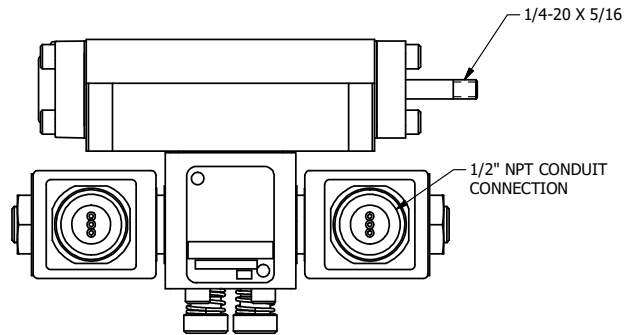

4

3

2

1

4

3

2

AAA
PRODUCTS
INTERNATIONAL

**AAA PRODUCTS
INTERNATIONAL**
7114 Harry Hines Blvd
Dallas, TX 75235

TITLE: 3/8" SUBPLATE, DBL SOL, 2 POS,
REGEN SPR CTR, MOLD-OVER,
LCKNG OVRD, THREADED INDCTR PIN

DRAWING NO.:
DIM_SY3PDMOK

THE INFORMATION CONTAINED WITHIN THIS DOCUMENT IS PROPRIETARY TO AAA PRODUCTS AND MAY NOT BE DISCLOSED WITHOUT PRIOR WRITTEN CONSENT