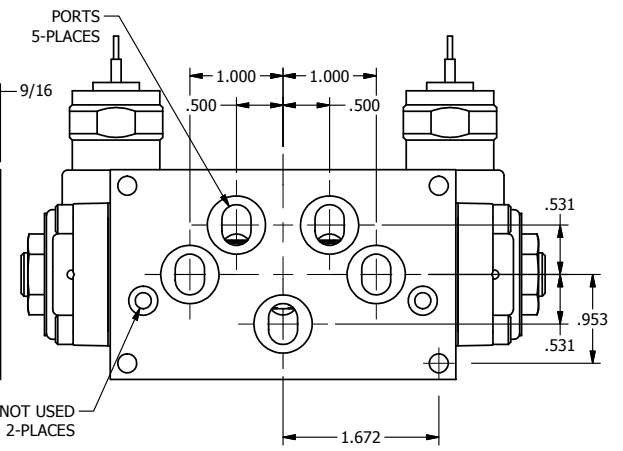

AAA
PRODUCTS
INTERNATIONAL

AAA PRODUCTS INTERNATIONAL
7114 Harry Hines Blvd
Dallas, TX 75235

TITLE: 3/8" SUBPLATE, DBL SOL, 3 POS,
SPR CTR, SOL RTRN, REGEN CTR SPL,
MOLD-OVER, LCKNG OVRD

DRAWING NO.:
DIM_SY3PDMO