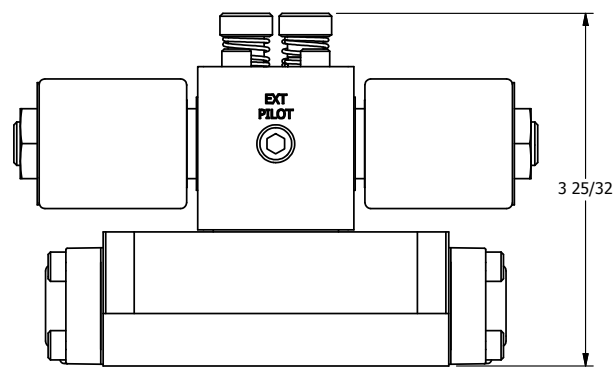

AAA
PRODUCTS
INTERNATIONAL

AAA PRODUCTS INTERNATIONAL
7114 Harry Hines Blvd
Dallas, TX 75235

TITLE: 3/8" SUBPLATE, DBL SOL, 3 POS,
SPR CTR, SOL RTRN, REGEN CTR SPL,
MOLD-OVER, LCKNG OVRD

DRAWING NO.:
DIM_SY3PDMO