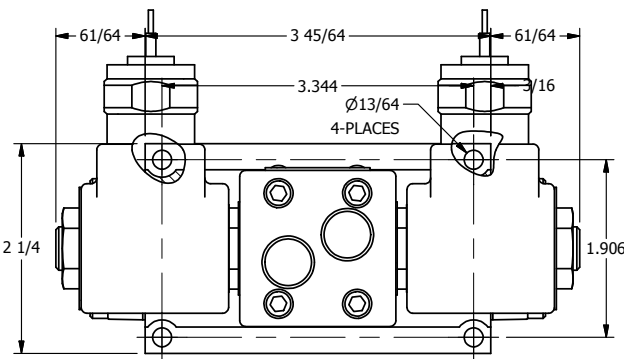

4

3

2

1

B

B

A

A

AAA
PRODUCTS
INTERNATIONAL

AAA PRODUCTS INTERNATIONAL
7114 Harry Hines Blvd
Dallas, TX 75235

TITLE: 3/8" SUBPLATE, DBL SOL, 3 POS,
SPR CTR, SOL RTRN, REGEN CTR SPL,
MOLD-OVER, LCKNG OVRD

DRAWING NO.:
DIM_SY3PDMO