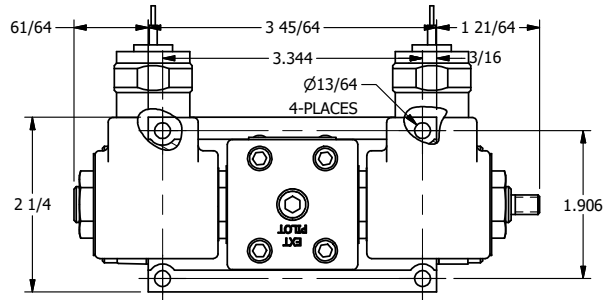

4

3

2

1

4

3

2

AAA
PRODUCTS
INTERNATIONAL

**AAA PRODUCTS
INTERNATIONAL**
7114 Harry Hines Blvd
Dallas, TX 75235

TITLE: 3/8" SUBPLATE, DBL SOL, 2 POS,
SPR CTR, SOL SHFT, REGEN CTR SPL,
MOLD-OVER, THREADED INDICATOR

DRAWING NO.:
DIM_SY3PDMK

THE INFORMATION CONTAINED WITHIN THIS DOCUMENT IS PROPRIETARY TO AAA PRODUCTS AND MAY NOT BE DISCLOSED WITHOUT PRIOR WRITTEN CONSENT