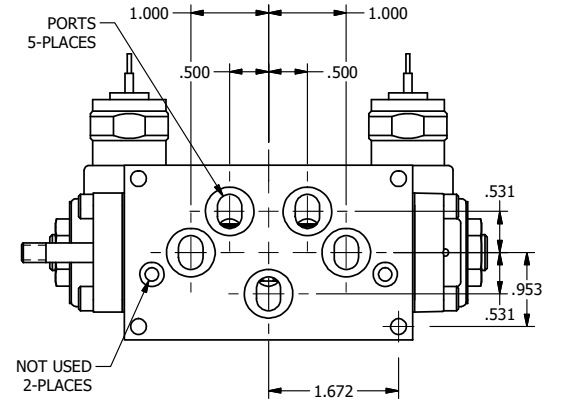

4

3

2

1

4

3

2

AAA
PRODUCTS
INTERNATIONAL

**AAA PRODUCTS
INTERNATIONAL**
7114 Harry Hines Blvd
Dallas, TX 75235

TITLE: 3/8" SUBPLATE, DBL SOL, 2 POS,
SPR CTR, SOL SHFT, REGEN CTR SPL,
MOLD-OVER, THREADED INDICATOR

DRAWING NO.:
DIM_SY3PDMK

THE INFORMATION CONTAINED WITHIN THIS DOCUMENT IS PROPRIETARY TO AAA PRODUCTS AND MAY NOT BE DISCLOSED WITHOUT PRIOR WRITTEN CONSENT