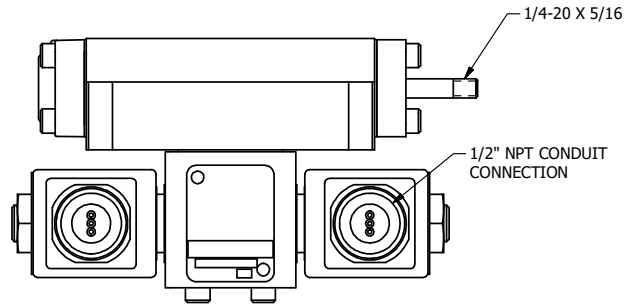

4

3

2

1

4

3

2

AAA
PRODUCTS
INTERNATIONAL

**AAA PRODUCTS
INTERNATIONAL**
7114 Harry Hines Blvd
Dallas, TX 75235

TITLE: 3/8" SUBPLATE, DBL SOL, 2 POS,
SPR CTR, SOL SHFT, REGEN CTR SPL,
MOLD-OVER, THREADED INDICATOR

DRAWING NO.:
DIM_SY3PDMK

THE INFORMATION CONTAINED WITHIN THIS DOCUMENT IS PROPRIETARY TO AAA PRODUCTS AND MAY NOT BE DISCLOSED WITHOUT PRIOR WRITTEN CONSENT