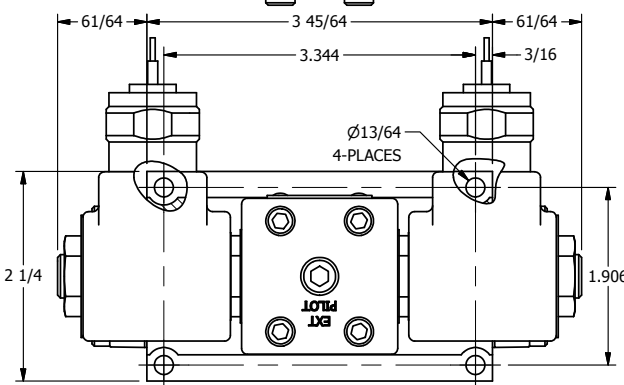

4

3

2

1

B

B

A

A

1/2" NPT CONDUIT  
3-WIRE CONNECTION

**AAA**  
PRODUCTS  
INTERNATIONAL

**AAA PRODUCTS  
INTERNATIONAL**  
7114 Harry Hines Blvd  
Dallas, TX 75235

TITLE: 3/8" SUBPLATE, DBL SOL, 3 POS,  
SPR CTR, SOL RTRN, REGEN CTR SPL,  
MOLD-OVER