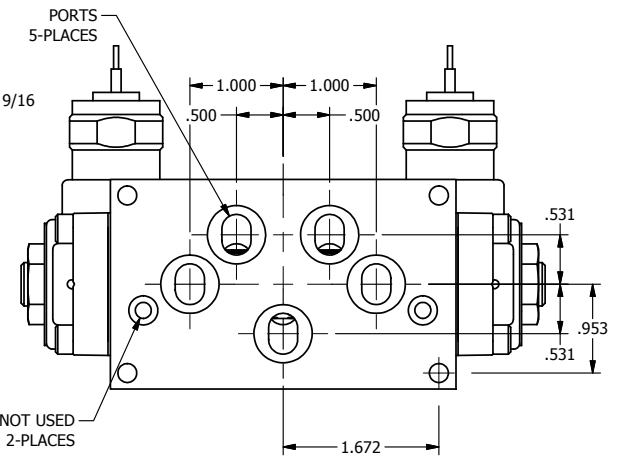

1/2" NPT CONDUIT  
3-WIRE CONNECTION

**AAA**  
PRODUCTS  
INTERNATIONAL

**AAA PRODUCTS  
INTERNATIONAL**  
7114 Harry Hines Blvd  
Dallas, TX 75235

TITLE: 3/8" SUBPLATE, DBL SOL, 3 POS,  
SPR CTR, SOL RTRN, REGEN CTR SPL,  
MOLD-OVER