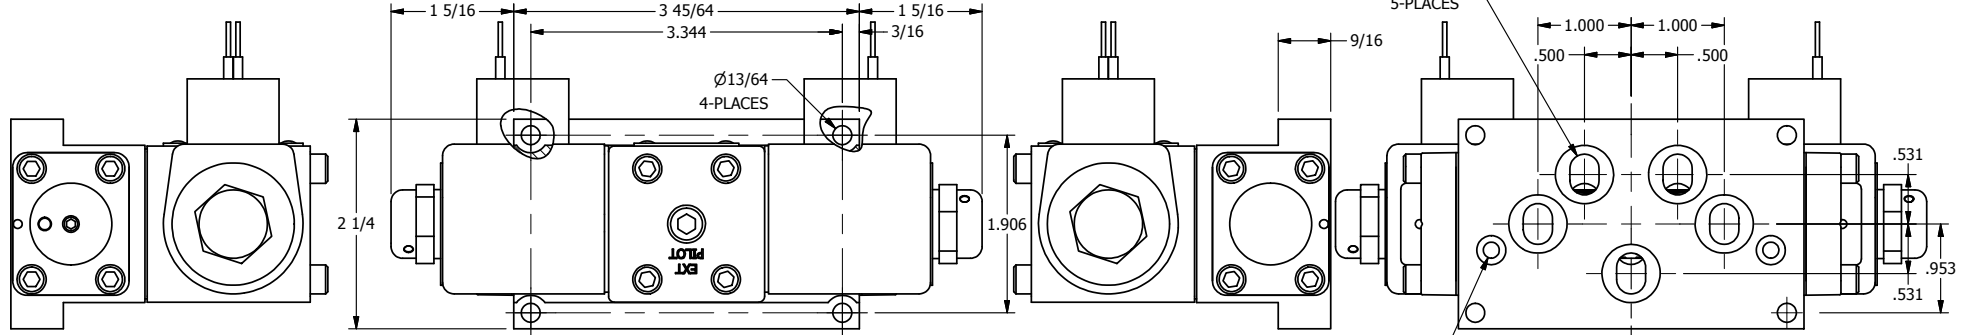

4

3

2

1

B

B

A

A

4

3

2

1

AAA
PRODUCTS
INTERNATIONAL

**AAA PRODUCTS
INTERNATIONAL**
7114 Harry Hines Blvd
Dallas, TX 75235

TITLE: 3/8" SUBPLATE, DBL SOL, 3 POS,
SPR CTR, SOL RTRN, REGEN CTR SPL,
CLASSIC SOL, DUST EXCLDR

DRAWING NO.:
DIM_SY3PDL

THE INFORMATION CONTAINED WITHIN THIS DOCUMENT IS PROPRIETARY TO AAA PRODUCTS AND MAY NOT BE DISCLOSED WITHOUT PRIOR WRITTEN CONSENT