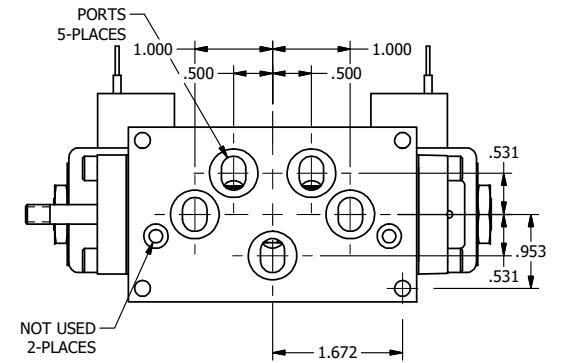

4

3

2

1

AAA
PRODUCTS
INTERNATIONAL

**AAA PRODUCTS
INTERNATIONAL**
7114 Harry Hines Blvd
Dallas, TX 75235

TITLE: 3/8" SUBPLATE, DBL SOL, 2 POS,
SPR CTR, SOL SHFT, REGEN CTR SPL,
CLASSIC SOL, THREADED INDICATOR

DRAWING NO.:
DIM_SY3PDK

4

3

2

THE INFORMATION CONTAINED WITHIN THIS DOCUMENT IS PROPRIETARY TO AAA PRODUCTS AND MAY NOT BE DISCLOSED WITHOUT PRIOR WRITTEN CONSENT