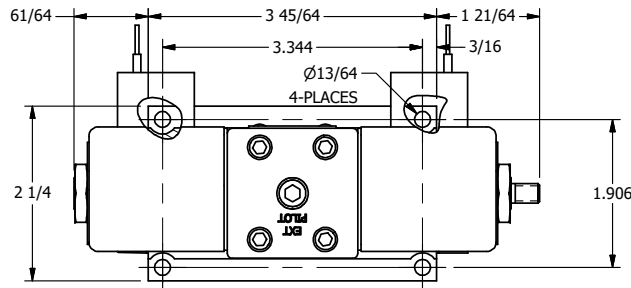

4

3

2

1

AAA
PRODUCTS
INTERNATIONAL

**AAA PRODUCTS
INTERNATIONAL**
7114 Harry Hines Blvd
Dallas, TX 75235

TITLE: 3/8" SUBPLATE, DBL SOL, 2 POS,
SPR CTR, SOL SHFT, REGEN CTR SPL,
CLASSIC SOL, THREADED INDICATOR

DRAWING NO.:
DIM_SY3PDK

4

3

2

THE INFORMATION CONTAINED WITHIN THIS DOCUMENT IS PROPRIETARY TO AAA PRODUCTS AND MAY NOT BE DISCLOSED WITHOUT PRIOR WRITTEN CONSENT