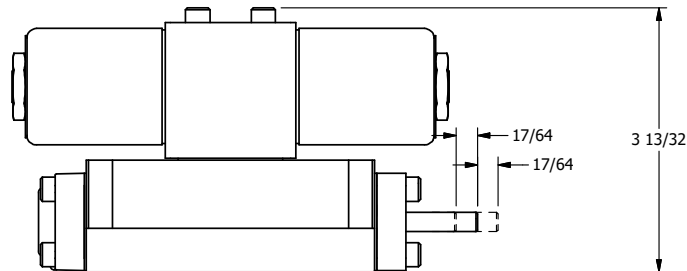

4

3

2

1

AAA
PRODUCTS
INTERNATIONAL

**AAA PRODUCTS
INTERNATIONAL**
7114 Harry Hines Blvd
Dallas, TX 75235

TITLE: 3/8" SUBPLATE, DBL SOL, 2 POS,
SPR CTR, SOL SHFT, REGEN CTR SPL,
CLASSIC SOL, THREADED INDICATOR

DRAWING NO.:
DIM_SY3PDK

4

3

2

THE INFORMATION CONTAINED WITHIN THIS DOCUMENT IS PROPRIETARY TO AAA PRODUCTS AND MAY NOT BE DISCLOSED WITHOUT PRIOR WRITTEN CONSENT