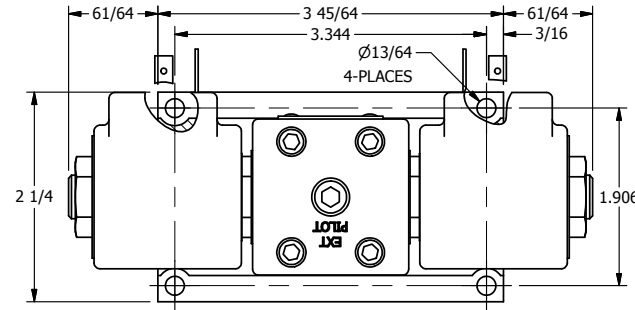

4

3

2

1

AAA
PRODUCTS
INTERNATIONAL

AAA PRODUCTS INTERNATIONAL
7114 Harry Hines Blvd
Dallas, TX 75235

TITLE: 3/8" SUBPLATE, DBL SOL, 3 POS,
SPR CTR, SOL RTRN, REGEN CTR SPL,
ISO 4400 DIN, TAPPED VENT

DRAWING NO.:
DIM_SY3PDEDT