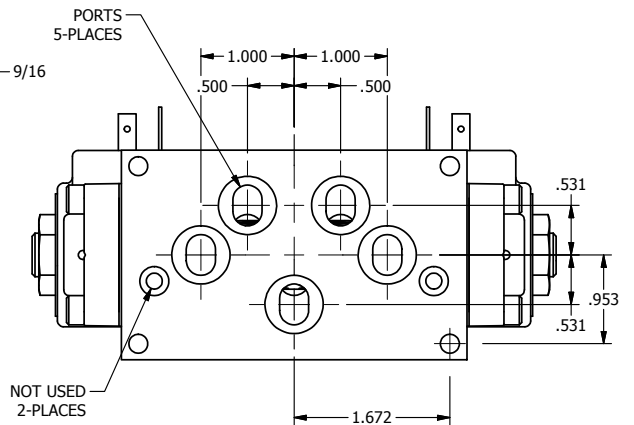

4

3

2

1

AAA
PRODUCTS
INTERNATIONAL

AAA PRODUCTS INTERNATIONAL
7114 Harry Hines Blvd
Dallas, TX 75235

TITLE: 3/8" SUBPLATE, DBL SOL, 3 POS,
SPR CTR, SOL RTRN, REGEN CTR SPL,
ISO 4400 DIN, TAPPED VENT

DRAWING NO.:
DIM_SY3PDEDT