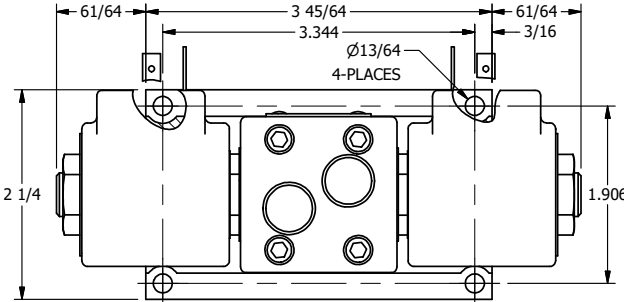

4

3

2

1

B

B

ISO 4400 DIN CONNECTION

1/8" NPTF TAPPED VENT 2-PLACES

NOT USED 2-PLACES

PORTS 5-PLACES

A

A

3 25/32

AAA
PRODUCTS
INTERNATIONAL

AAA PRODUCTS INTERNATIONAL
7114 Harry Hines Blvd
Dallas, TX 75235

TITLE: 3/8" SUBPLATE, DBL SOL, 3 POS,
REGEN SPR CTR, ISO 4400 DIN,
LCKNG OVRD, TPD VENT

DRAWING NO.:
DIM_SY3PDEDOT

4

3

2

THE INFORMATION CONTAINED WITHIN THIS DOCUMENT IS PROPRIETARY TO AAA PRODUCTS AND MAY NOT BE DISCLOSED WITHOUT PRIOR WRITTEN CONSENT