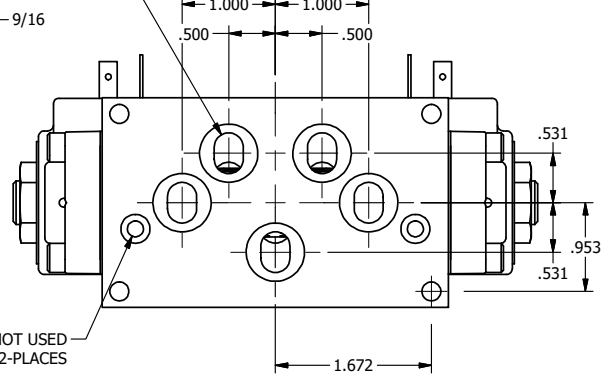

4

3

2

1

B

B

ISO 4400 DIN CONNECTION

1/8" NPTF TAPPED VENT 2-PLACES

NOT USED 2-PLACES

PORTS 5-PLACES

A

A

3 25/32

AAA
PRODUCTS
INTERNATIONAL

AAA PRODUCTS INTERNATIONAL
7114 Harry Hines Blvd
Dallas, TX 75235

TITLE: 3/8" SUBPLATE, DBL SOL, 3 POS,
REGEN SPR CTR, ISO 4400 DIN,
LCKNG OVRD, TPD VENT

DRAWING NO.:
DIM_SY3PDEDOT

4

3

2

THE INFORMATION CONTAINED WITHIN THIS DOCUMENT IS PROPRIETARY TO AAA PRODUCTS AND MAY NOT BE DISCLOSED WITHOUT PRIOR WRITTEN CONSENT