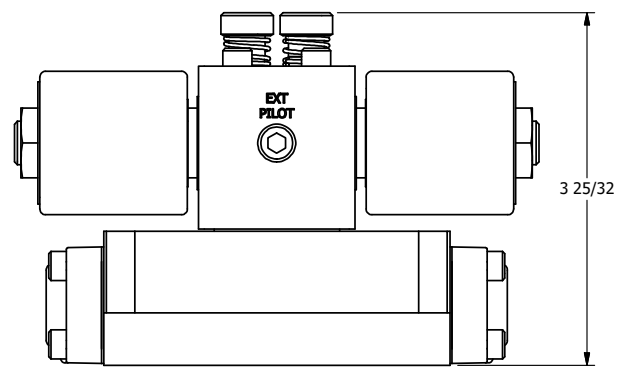

4

3

2

1

B

B

ISO 4400 DIN CONNECTION

1/8" NPTF TAPPED VENT 2-PLACES

NOT USED 2-PLACES

PORTS 5-PLACES

A

A

3 25/32

AAA
PRODUCTS
INTERNATIONAL

AAA PRODUCTS INTERNATIONAL
7114 Harry Hines Blvd
Dallas, TX 75235

TITLE: 3/8" SUBPLATE, DBL SOL, 3 POS,
REGEN SPR CTR, ISO 4400 DIN,
LCKNG OVRD, TPD VENT