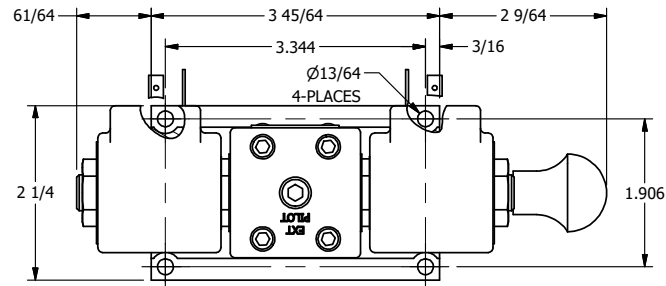

4

3

2

1

AAA
PRODUCTS
INTERNATIONAL

AAA PRODUCTS INTERNATIONAL
7114 Harry Hines Blvd
Dallas, TX 75235

TITLE: 3/8" SUBPLATE, DBL SOL, 2 POS,
SPR CTR, SOL SHFT, REGEN CTR SPL,
ISO 4400 DIN, MAN SPL OVRD

DRAWING NO.:
DIM_SY3PDEDOS