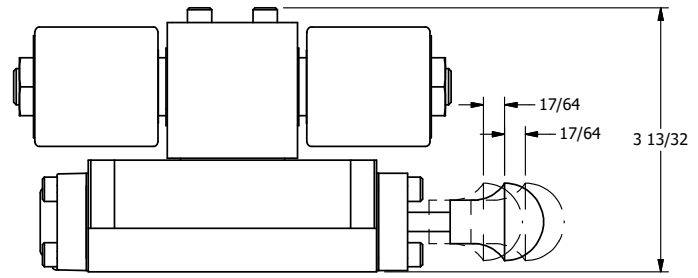

4

3

2

1

AAA
PRODUCTS
INTERNATIONAL

AAA PRODUCTS INTERNATIONAL
7114 Harry Hines Blvd
Dallas, TX 75235

TITLE: 3/8" SUBPLATE, DBL SOL, 2 POS,
SPR CTR, SOL SHFT, REGEN CTR SPL,
ISO 4400 DIN, MAN SPL OVRD

DRAWING NO.:
DIM_SY3PDEDOS