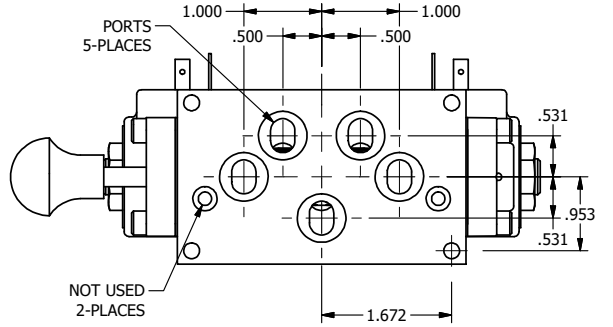

4

3

2

1

AAA
PRODUCTS
INTERNATIONAL

AAA PRODUCTS INTERNATIONAL
7114 Harry Hines Blvd
Dallas, TX 75235

TITLE: 3/8" SUBPLATE, DBL SOL, 2 POS,
SPR CTR, SOL SHFT, REGEN CTR SPL,
ISO 4400 DIN, MAN SPL OVRD

DRAWING NO.:
DIM_SY3PDEDOS