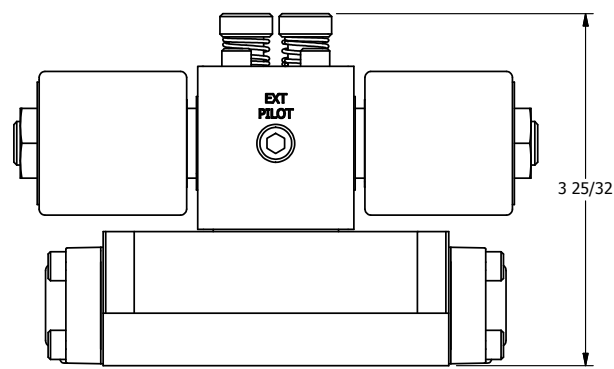

4

3

2

1

AAA
PRODUCTS
INTERNATIONAL

AAA PRODUCTS INTERNATIONAL
7114 Harry Hines Blvd
Dallas, TX 75235

TITLE: 3/8" SUBPLATE, DBL SOL, 3 POS,
SPR CTR, SOL RTRN, REGEN CTR SPL,
ISO 4400 DIN, PUSH OVRD

DRAWING NO.:
DIM_SY3PDEDOP