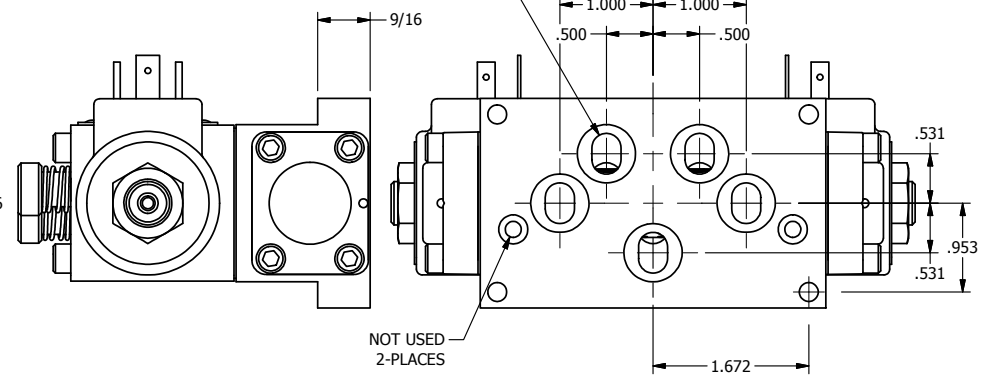

4

3

2

1

B

B

A

A

4

3

2

1

AAA
PRODUCTS
INTERNATIONAL

AAA PRODUCTS INTERNATIONAL
7114 Harry Hines Blvd
Dallas, TX 75235

TITLE: 3/8" SUBPLATE, DBL SOL, 3 POS,
SPR CTR, SOL RTRN, REGEN CTR SPL,
ISO 4400 DIN, PUSH OVRD

DRAWING NO.:
DIM_SY3PDEDOP

THE INFORMATION CONTAINED WITHIN THIS DOCUMENT IS PROPRIETARY TO AAA PRODUCTS AND MAY NOT BE DISCLOSED WITHOUT PRIOR WRITTEN CONSENT