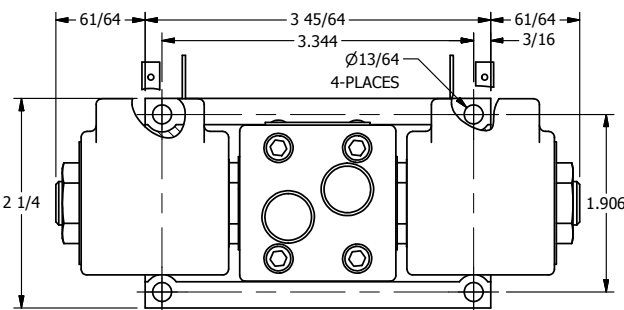

4

3

2

1

B

B

A

A

4

3

2

1

AAA
PRODUCTS
INTERNATIONAL

AAA PRODUCTS INTERNATIONAL
7114 Harry Hines Blvd
Dallas, TX 75235

TITLE: 3/8" SUBPLATE, DBL SOL, 3 POS,
SPR CTR, SOL RTRN, REGEN CTR SPL,
ISO 4400 DIN, PUSH OVRD

DRAWING NO.:
DIM_SY3PDEDOP

THE INFORMATION CONTAINED WITHIN THIS DOCUMENT IS PROPRIETARY TO AAA PRODUCTS AND MAY NOT BE DISCLOSED WITHOUT PRIOR WRITTEN CONSENT