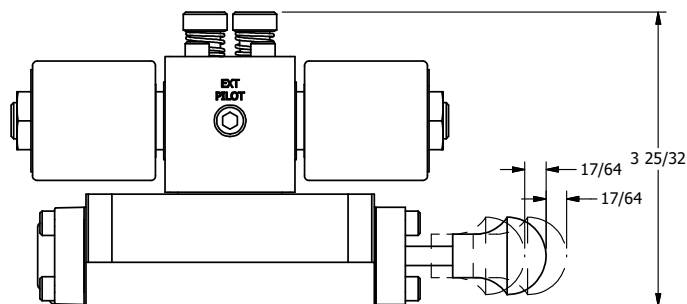

4

3

2

1

AAA
PRODUCTS
INTERNATIONAL

AAA PRODUCTS INTERNATIONAL
7114 Harry Hines Blvd
Dallas, TX 75235

TITLE: 3/8" SUBPLATE, DBL SOL, 2 POS,
REGEN SPR CTR, ISO 4400 DIN,
LCKNG OVRD, MAN SPL OVRD

DRAWING NO.:
DIM_SY3PDEDOOS