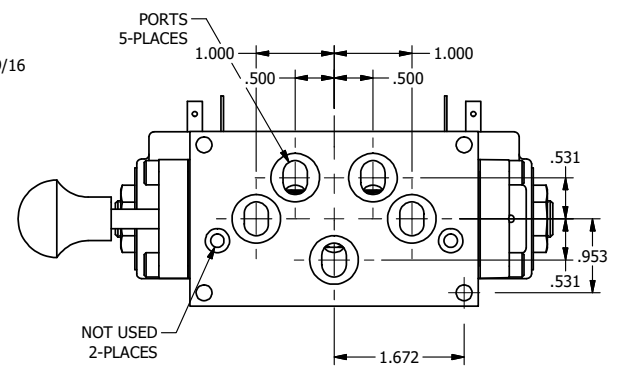

4

3

2

1

AAA
PRODUCTS
INTERNATIONAL

AAA PRODUCTS INTERNATIONAL
7114 Harry Hines Blvd
Dallas, TX 75235

TITLE: 3/8" SUBPLATE, DBL SOL, 2 POS,
REGEN SPR CTR, ISO 4400 DIN,
LCKNG OVRD, MAN SPL OVRD

DRAWING NO.:
DIM_SY3PDEDOOS