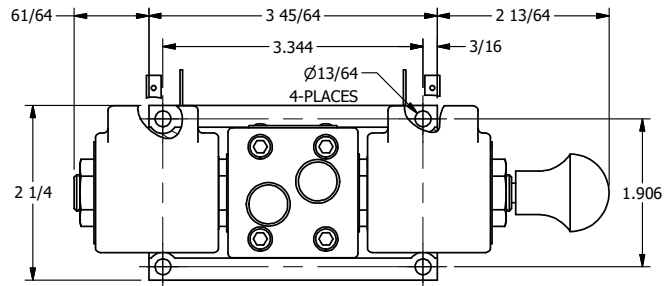

4

3

2

1

AAA
PRODUCTS
INTERNATIONAL

AAA PRODUCTS INTERNATIONAL
7114 Harry Hines Blvd
Dallas, TX 75235

TITLE: 3/8" SUBPLATE, DBL SOL, 2 POS,
REGEN SPR CTR, ISO 4400 DIN,
LCKNG OVRD, MAN SPL OVRD

DRAWING NO.:
DIM_SY3PDEDOOS