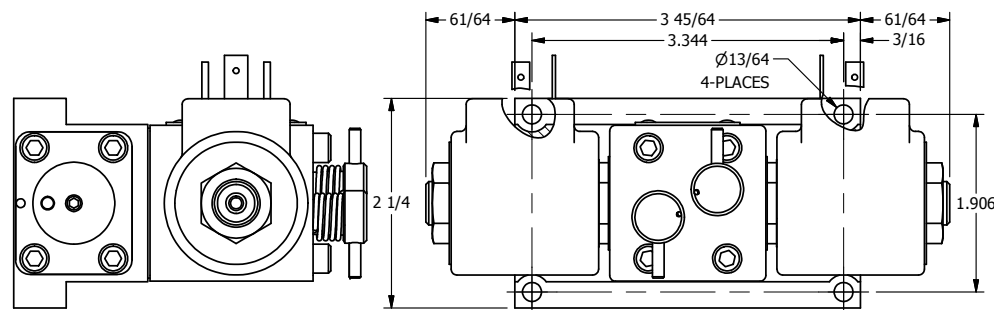

4

3

2

1

4

3

2

1

AAA
PRODUCTS
INTERNATIONAL

AAA PRODUCTS INTERNATIONAL
7114 Harry Hines Blvd
Dallas, TX 75235

TITLE: 3/8" SUBPLATE, DBL SOL, 3 POS,
SPR CTR, SOL RTRN, REGEN CTR SPL,
ISO 4400 DIN, NON-LCKNG OVRD

DRAWING NO.:
DIM_SY3PDEDON