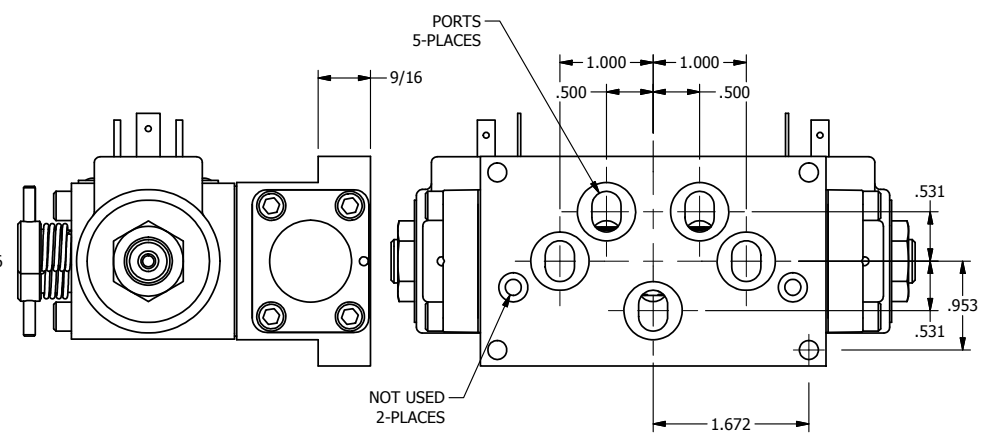

4

3

2

1

4

3

2

1

AAA
PRODUCTS
INTERNATIONAL

AAA PRODUCTS INTERNATIONAL
7114 Harry Hines Blvd
Dallas, TX 75235

TITLE: 3/8" SUBPLATE, DBL SOL, 3 POS,
SPR CTR, SOL RTRN, REGEN CTR SPL,
ISO 4400 DIN, NON-LCKNG OVRD

DRAWING NO.:
DIM_SY3PDEDON