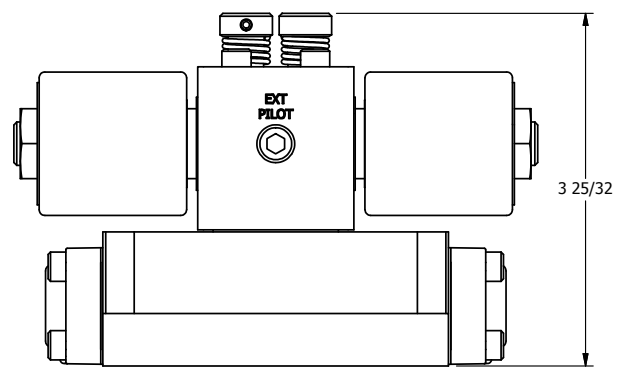

4

3

2

1

4

3

2

1

AAA
PRODUCTS
INTERNATIONAL

AAA PRODUCTS INTERNATIONAL
7114 Harry Hines Blvd
Dallas, TX 75235

TITLE: 3/8" SUBPLATE, DBL SOL, 3 POS,
SPR CTR, SOL RTRN, REGEN CTR SPL,
ISO 4400 DIN, NON-LCKNG OVRD

DRAWING NO.:
DIM_SY3PDEDON