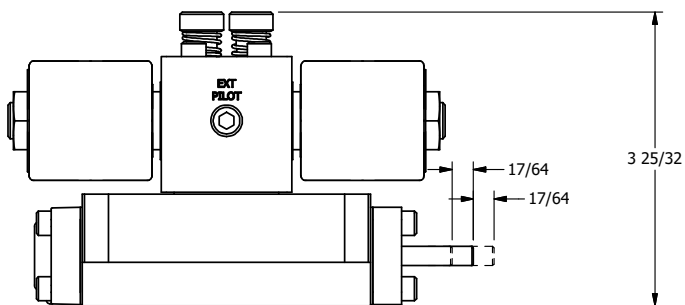

4

3

2

1

**AAA**  
PRODUCTS  
INTERNATIONAL

**AAA PRODUCTS  
INTERNATIONAL**  
7114 Harry Hines Blvd  
Dallas, TX 75235

TITLE: 3/8" SUBPLATE, DBL SOL, 2 POS,  
REGEN SPR CTR, ISO 4400 DIN,  
LCKNG OVRD, THREADED INDCTR PIN