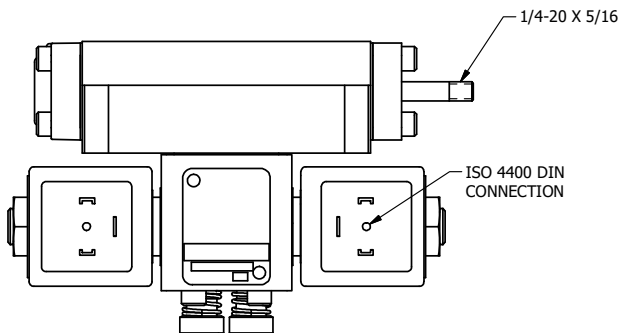

4

3

2

1

**AAA**  
PRODUCTS  
INTERNATIONAL

**AAA PRODUCTS  
INTERNATIONAL**  
7114 Harry Hines Blvd  
Dallas, TX 75235

TITLE: 3/8" SUBPLATE, DBL SOL, 2 POS,  
REGEN SPR CTR, ISO 4400 DIN,  
LCKNG OVRD, THREADED INDCTR PIN