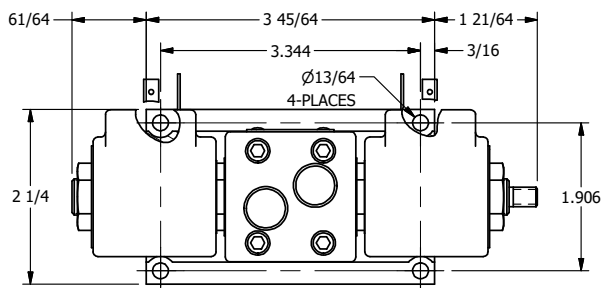

4

3

2

1

**AAA**  
PRODUCTS  
INTERNATIONAL

**AAA PRODUCTS  
INTERNATIONAL**  
7114 Harry Hines Blvd  
Dallas, TX 75235

TITLE: 3/8" SUBPLATE, DBL SOL, 2 POS,  
REGEN SPR CTR, ISO 4400 DIN,  
LCKNG OVRD, THREADED INDCTR PIN

DRAWING NO.:  
DIM\_SY3PDEDOK

THE INFORMATION CONTAINED WITHIN THIS DOCUMENT IS PROPRIETARY TO AAA PRODUCTS AND MAY NOT BE DISCLOSED WITHOUT PRIOR WRITTEN CONSENT

4

3

2

B

B

A