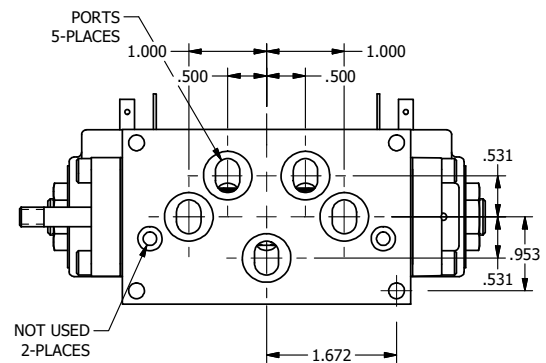

4

3

2

1

**AAA**  
PRODUCTS  
INTERNATIONAL

**AAA PRODUCTS  
INTERNATIONAL**  
7114 Harry Hines Blvd  
Dallas, TX 75235

TITLE: 3/8" SUBPLATE, DBL SOL, 2 POS,  
REGEN SPR CTR, ISO 4400 DIN,  
LCKNG OVRD, THREADED INDCTR PIN

DRAWING NO.:  
DIM\_SY3PDEDOK

THE INFORMATION CONTAINED WITHIN THIS DOCUMENT IS PROPRIETARY TO AAA PRODUCTS AND MAY NOT BE DISCLOSED WITHOUT PRIOR WRITTEN CONSENT

4

3

2

B

B

A