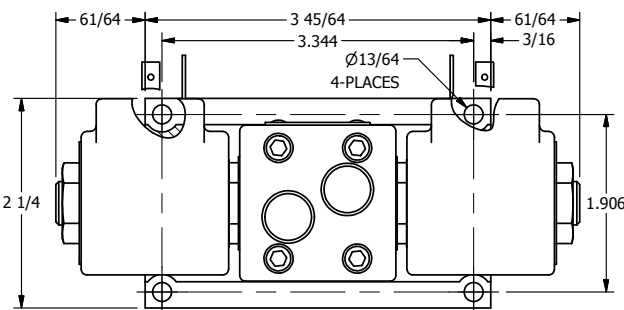

4

3

2

1

B

B

A

A

4

3

2

1

AAA
PRODUCTS
INTERNATIONAL

AAA PRODUCTS INTERNATIONAL
7114 Harry Hines Blvd
Dallas, TX 75235

TITLE: 3/8" SUBPLATE, DBL SOL, 3 POS,
SPR CTR, SOL RTRN, REGEN CTR SPL,
ISO 4400 DIN, LCKNG OVRD

DRAWING NO.:
DIM_SY3PDED0

THE INFORMATION CONTAINED WITHIN THIS DOCUMENT IS PROPRIETARY TO AAA PRODUCTS AND MAY NOT BE DISCLOSED WITHOUT PRIOR WRITTEN CONSENT