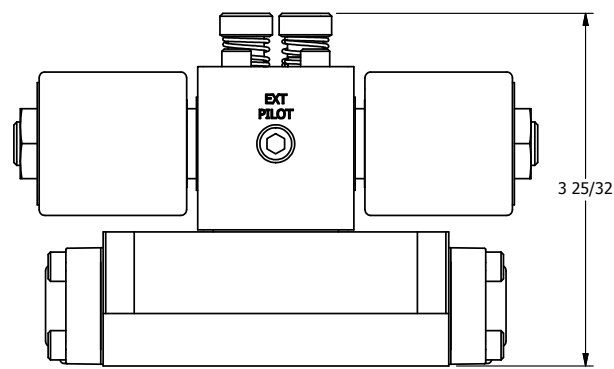

4

3

2

1

**AAA**  
PRODUCTS  
INTERNATIONAL

**AAA PRODUCTS INTERNATIONAL**  
7114 Harry Hines Blvd  
Dallas, TX 75235

TITLE: 3/8" SUBPLATE, DBL SOL, 3 POS,  
SPR CTR, SOL RTRN, REGEN CTR SPL,  
ISO 4400 DIN, LCKNG OVRD