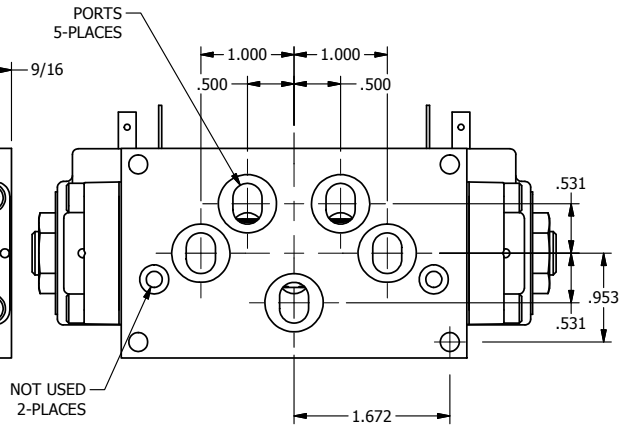

4

3

2

1

B

B

A

A

4

3

2

1

AAA
PRODUCTS
INTERNATIONAL

AAA PRODUCTS INTERNATIONAL
7114 Harry Hines Blvd
Dallas, TX 75235

TITLE: 3/8" SUBPLATE, DBL SOL, 3 POS,
SPR CTR, SOL RTRN, REGEN CTR SPL,
ISO 4400 DIN, LCKNG OVRD

DRAWING NO.:
DIM_SY3PDED0

THE INFORMATION CONTAINED WITHIN THIS DOCUMENT IS PROPRIETARY TO AAA PRODUCTS AND MAY NOT BE DISCLOSED WITHOUT PRIOR WRITTEN CONSENT