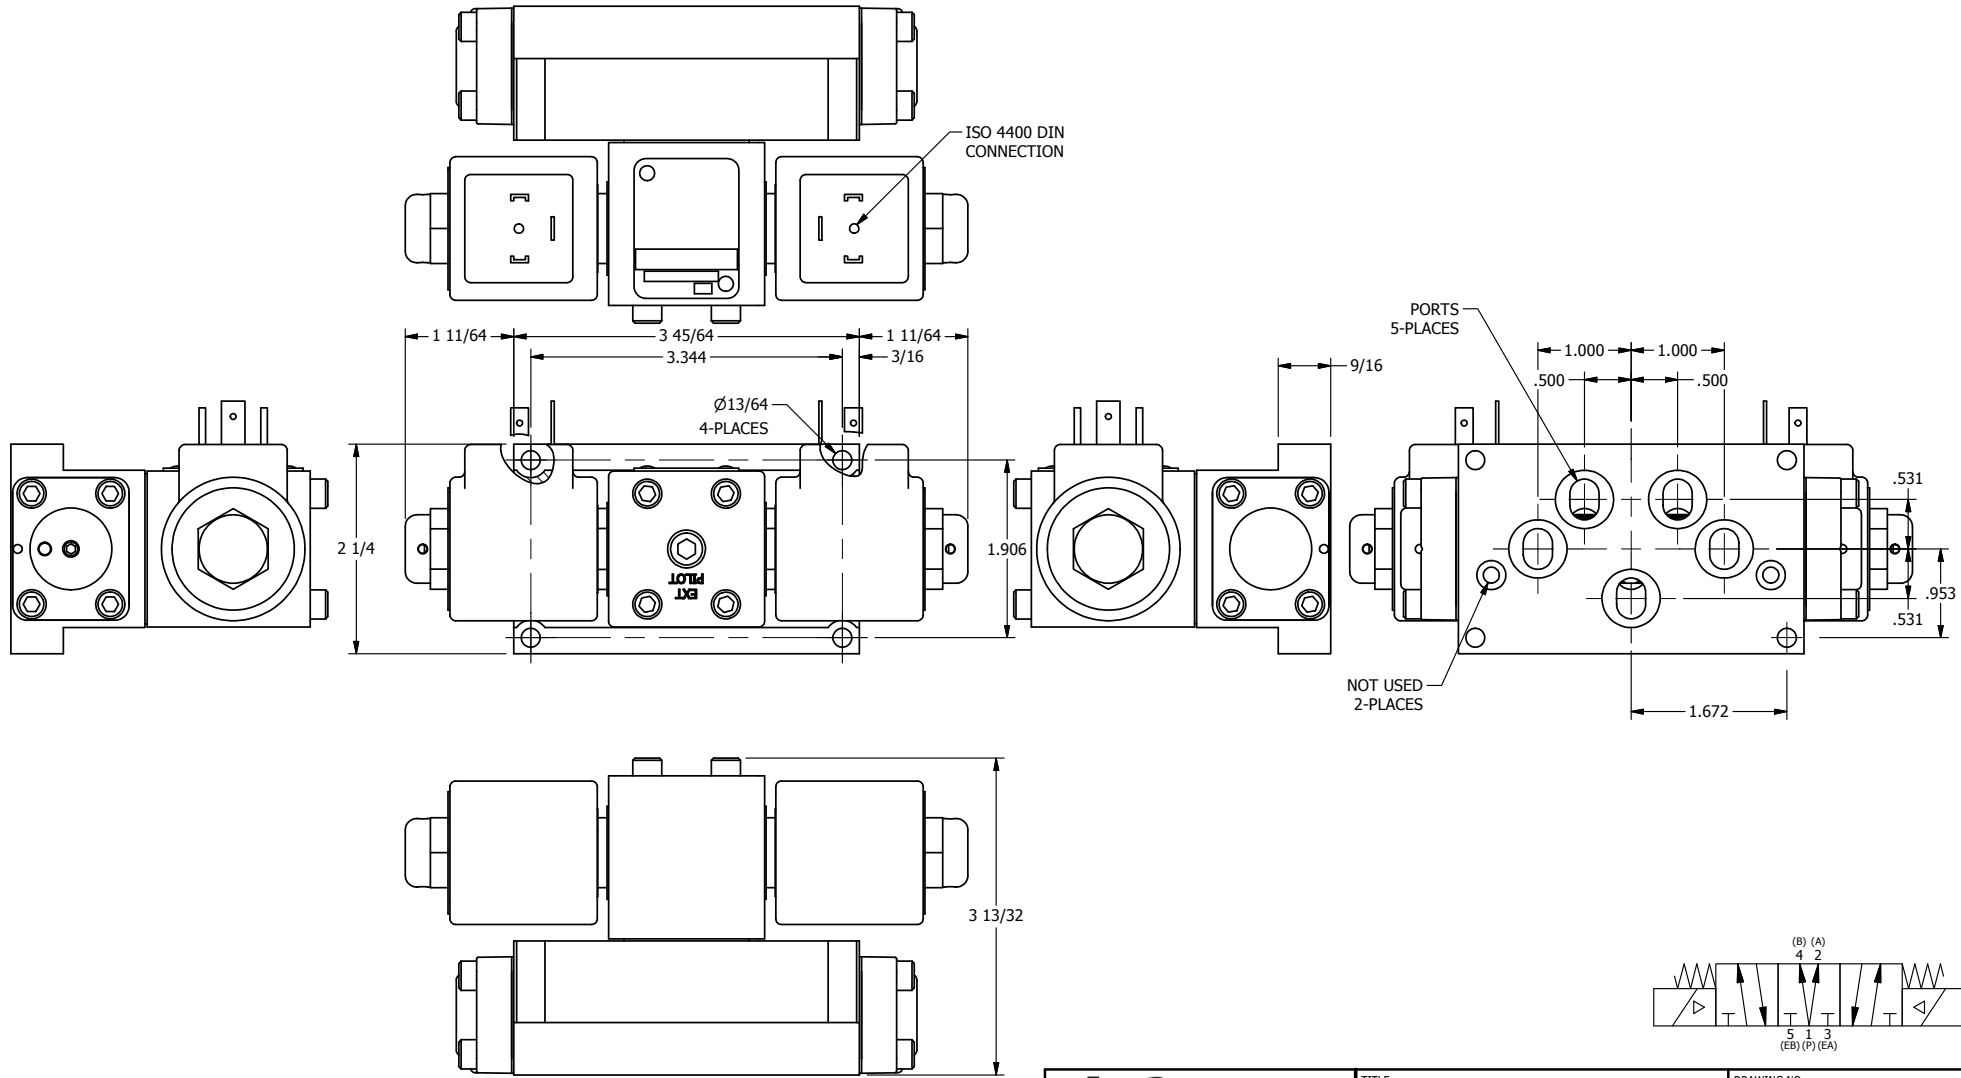

4

3

2

1

AAA
PRODUCTS
INTERNATIONAL

AAA PRODUCTS INTERNATIONAL
7114 Harry Hines Blvd
Dallas, TX 75235

TITLE: 3/8" SUBPLATE, DBL SOL, 3 POS,
SPR CTR, SOL RTRN, REGEN CTR SPL,
ISO 4400 DIN, DUST EXCLDR

DRAWING NO.:
DIM_SY3PDEDL