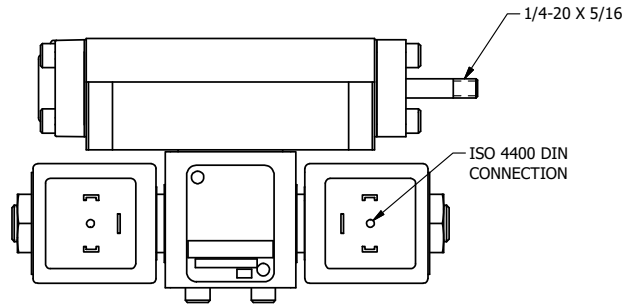

4

3

2

1

4

3

2

1

AAA
PRODUCTS
INTERNATIONAL

**AAA PRODUCTS
INTERNATIONAL**
7114 Harry Hines Blvd
Dallas, TX 75235

TITLE: 3/8" SUBPLATE, DBL SOL, 2 POS,
SPR CTR, SOL SHFT, REGEN CTR SPL,
ISO 4400 DIN, THREADED INDICATOR

DRAWING NO.:
DIM_SY3PDEDK

THE INFORMATION CONTAINED WITHIN THIS DOCUMENT IS PROPRIETARY TO AAA PRODUCTS AND MAY NOT BE DISCLOSED WITHOUT PRIOR WRITTEN CONSENT