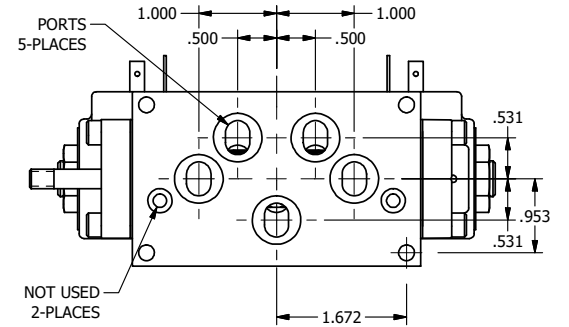

4

3

2

1

4

3

2

1

AAA
PRODUCTS
INTERNATIONAL

**AAA PRODUCTS
INTERNATIONAL**
7114 Harry Hines Blvd
Dallas, TX 75235

TITLE: 3/8" SUBPLATE, DBL SOL, 2 POS,
SPR CTR, SOL SHFT, REGEN CTR SPL,
ISO 4400 DIN, THREADED INDICATOR

DRAWING NO.:
DIM_SY3PDEDK