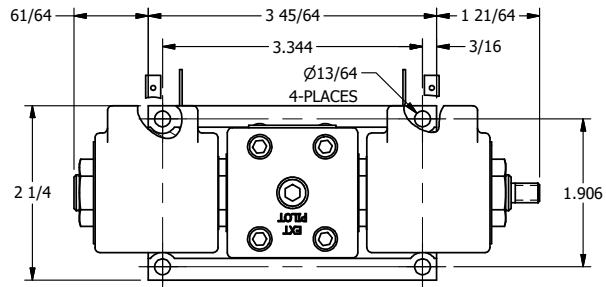

4

3

2

1

4

3

2

1

AAA
PRODUCTS
INTERNATIONAL

**AAA PRODUCTS
INTERNATIONAL**
7114 Harry Hines Blvd
Dallas, TX 75235

TITLE: 3/8" SUBPLATE, DBL SOL, 2 POS,
SPR CTR, SOL SHFT, REGEN CTR SPL,
ISO 4400 DIN, THREADED INDICATOR

DRAWING NO.:
DIM_SY3PDEDK